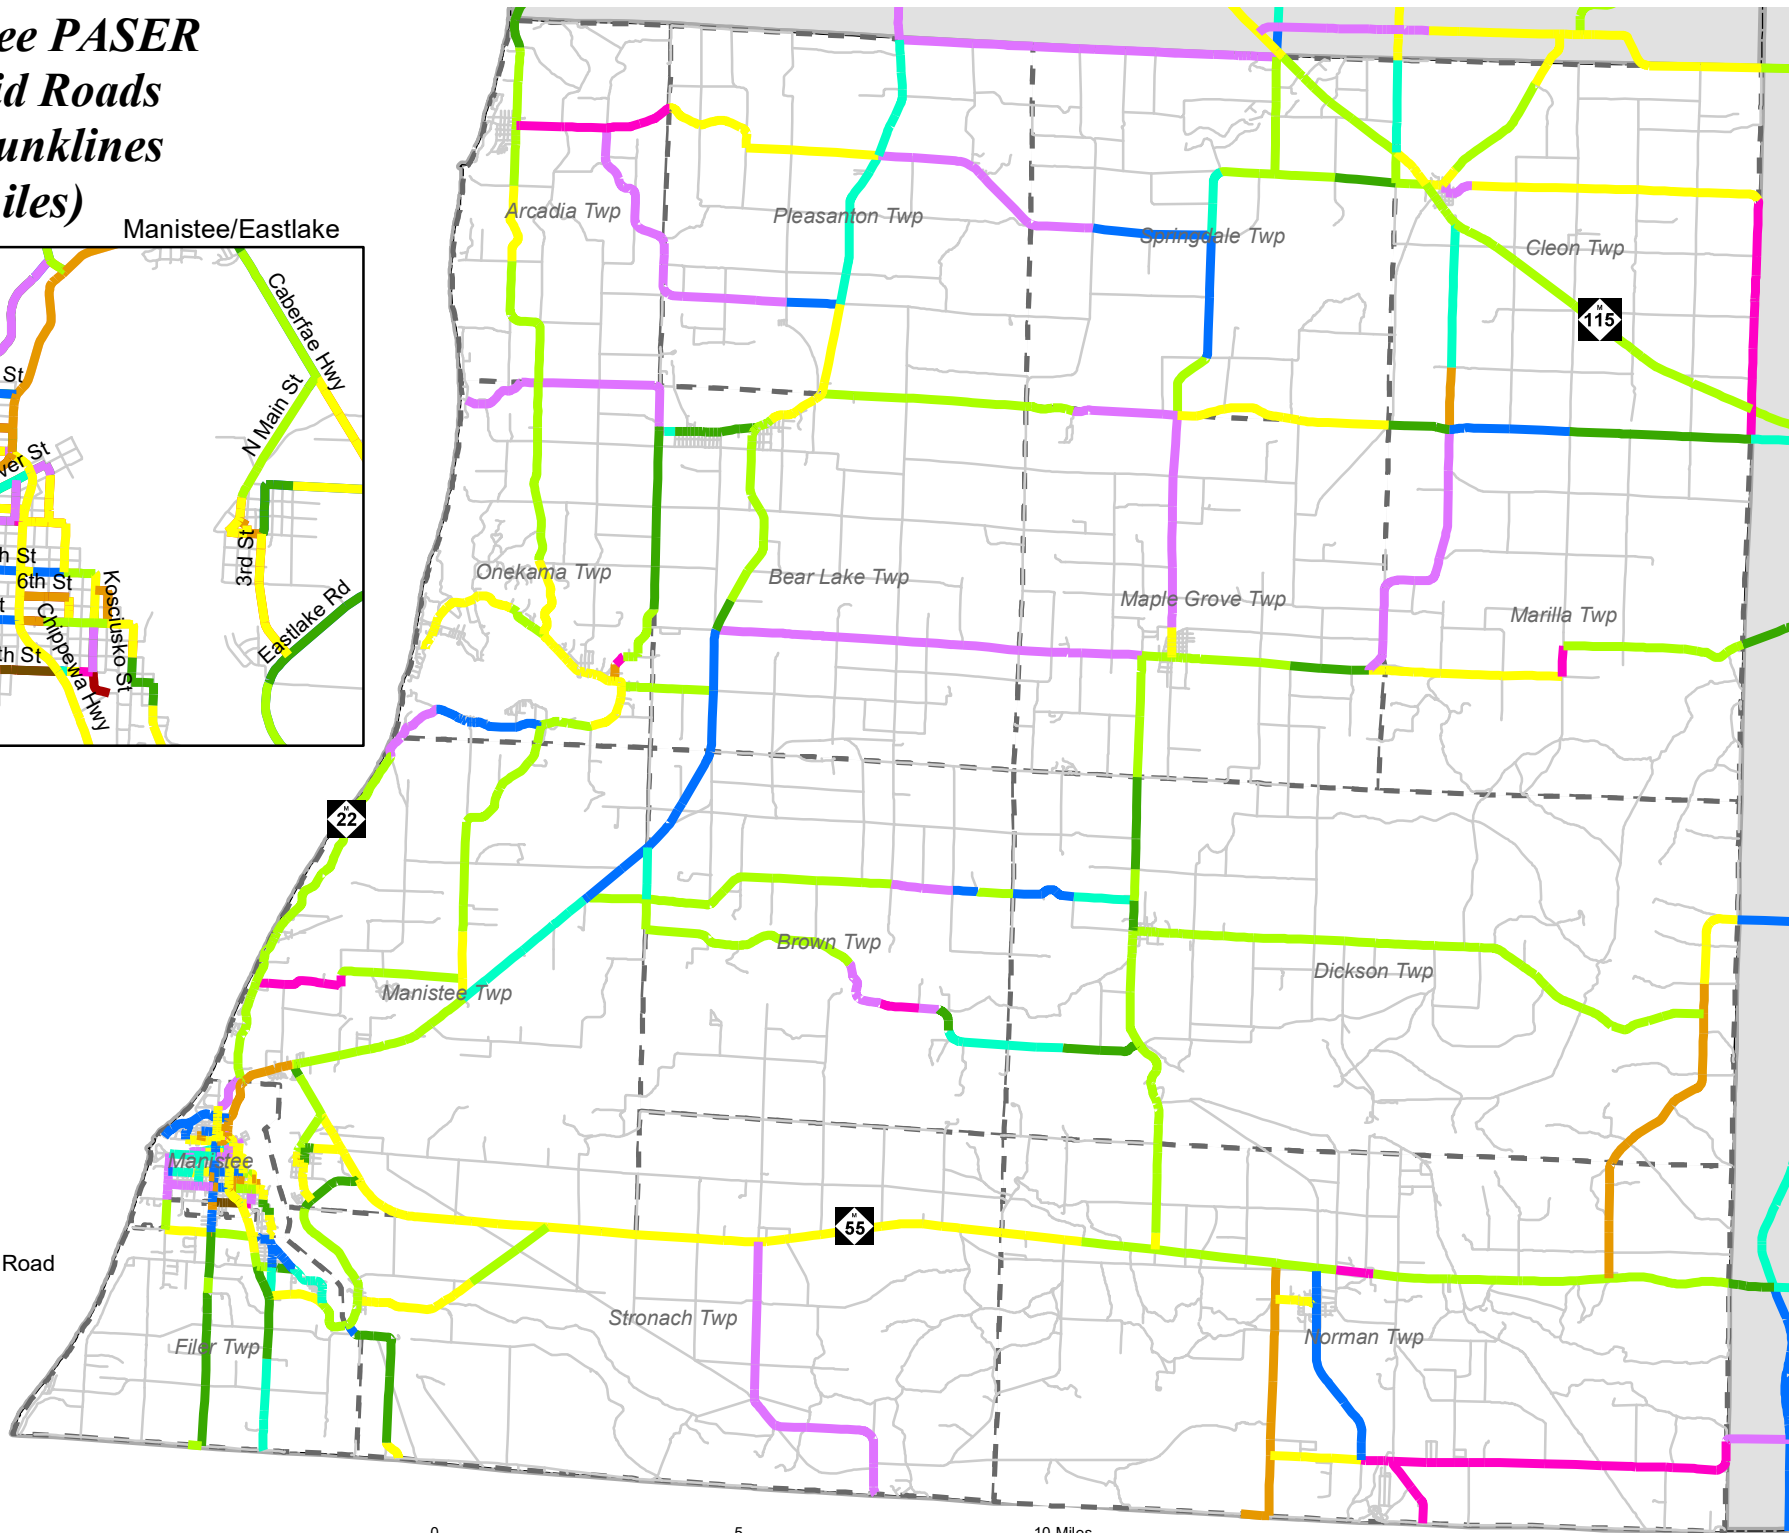

2019 Manistee PASER Federal-Aid Roads & State Trunklines (315 miles)

- PASER**
- 6
 - 2
 - 3
 - 4
 - 5
 - 7
 - 8
 - 9
 - Local Road

Map Produced by:

Manistee County PASER

■ Poor ■ Fair ■ Good