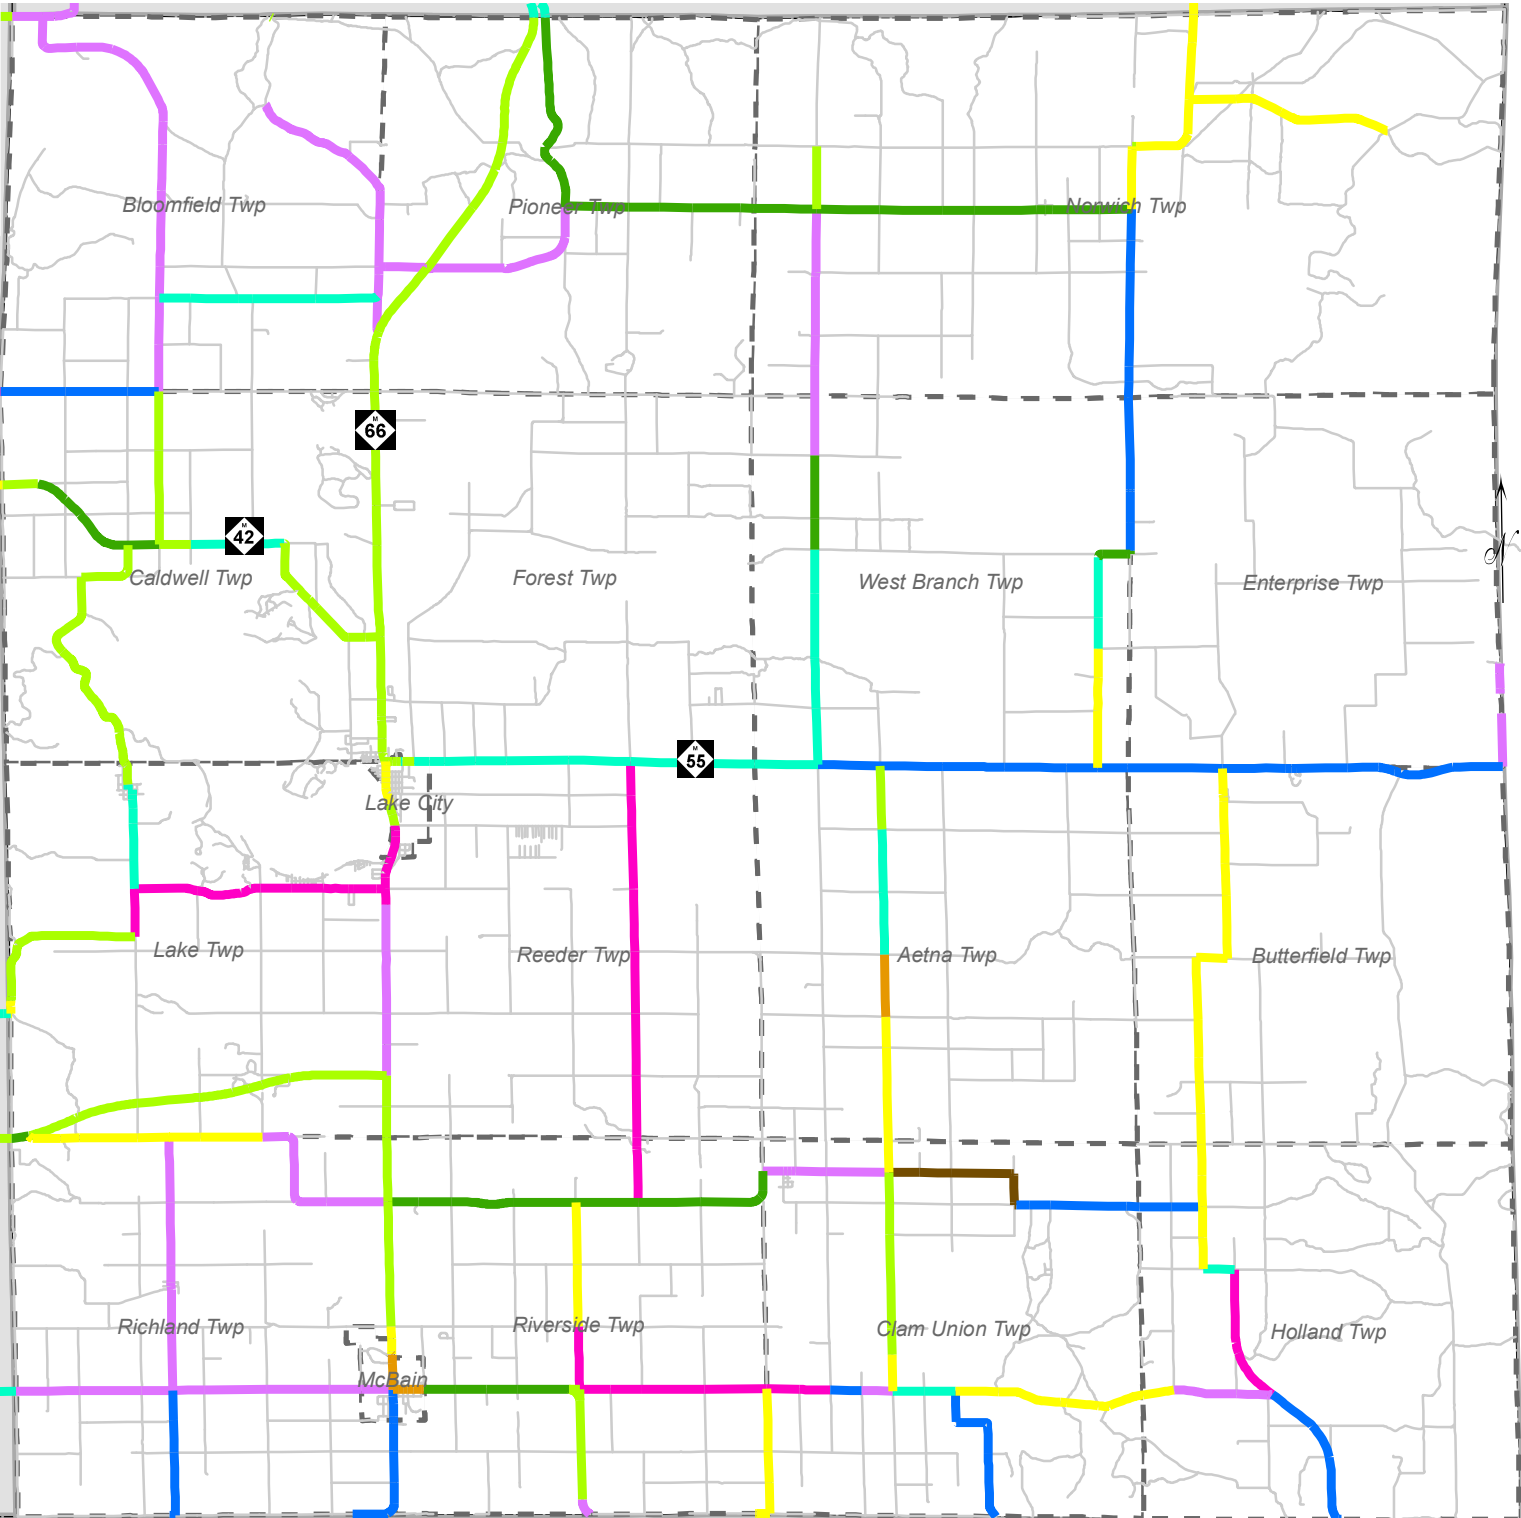

2019 Missaukee PASER Federal-Aid Roads & State Trunklines (222 miles)

PASER 2019

	6
	2
	3
	4
	5
	7
	8
	9
	10
	Local Road

Missaukee County PASER

■ Poor ■ Fair ■ Good