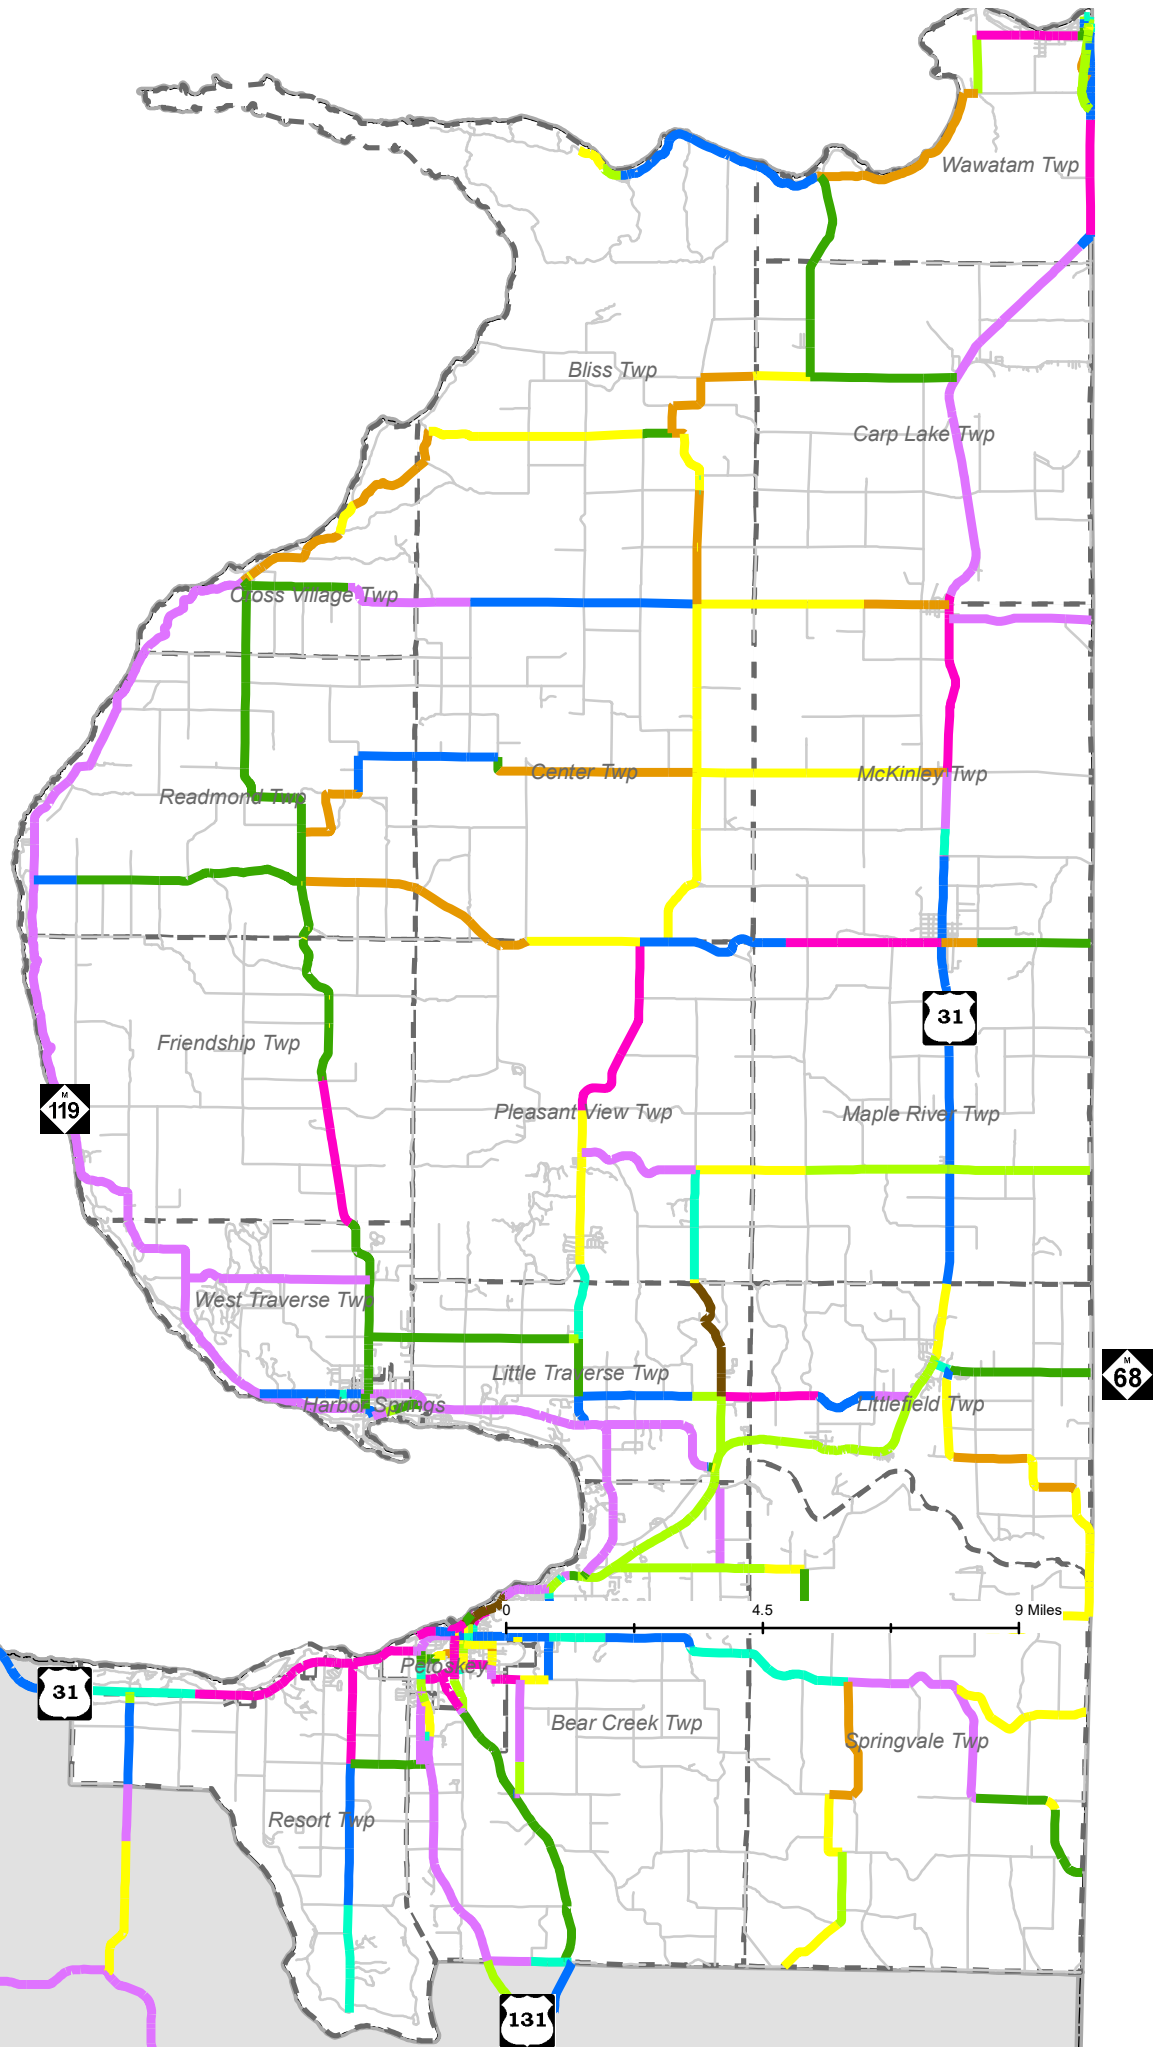

2019 Emmet PASER Federal-Aid Roads & State Trunklines (282 miles)

PASER 2019

- 1
- 2
- 3
- 4
- 5
- 6
- 7
- 8
- 9
- 10

Map Produced by:

Emmet County PASER

■ Poor ■ Fair ■ Good