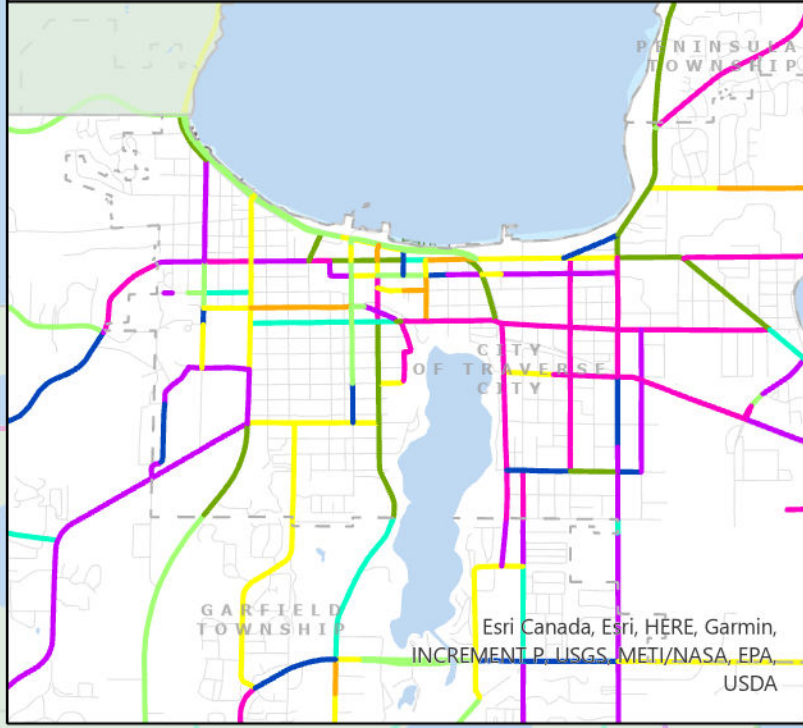

City of Traverse City
(Not to Scale)

2022 Region 2 (Grand Traverse County)
PASER

Federal-Aid Roads & State Trunklines

Legend

PASER 2022

- 1
- 2
- 3
- 4
- 5
- 6
- 7
- 8
- 9
- 10

- State Owned Roads
- All Roads
- Water Bodies
- Grand Traverse County
- Grand Traverse County Townships