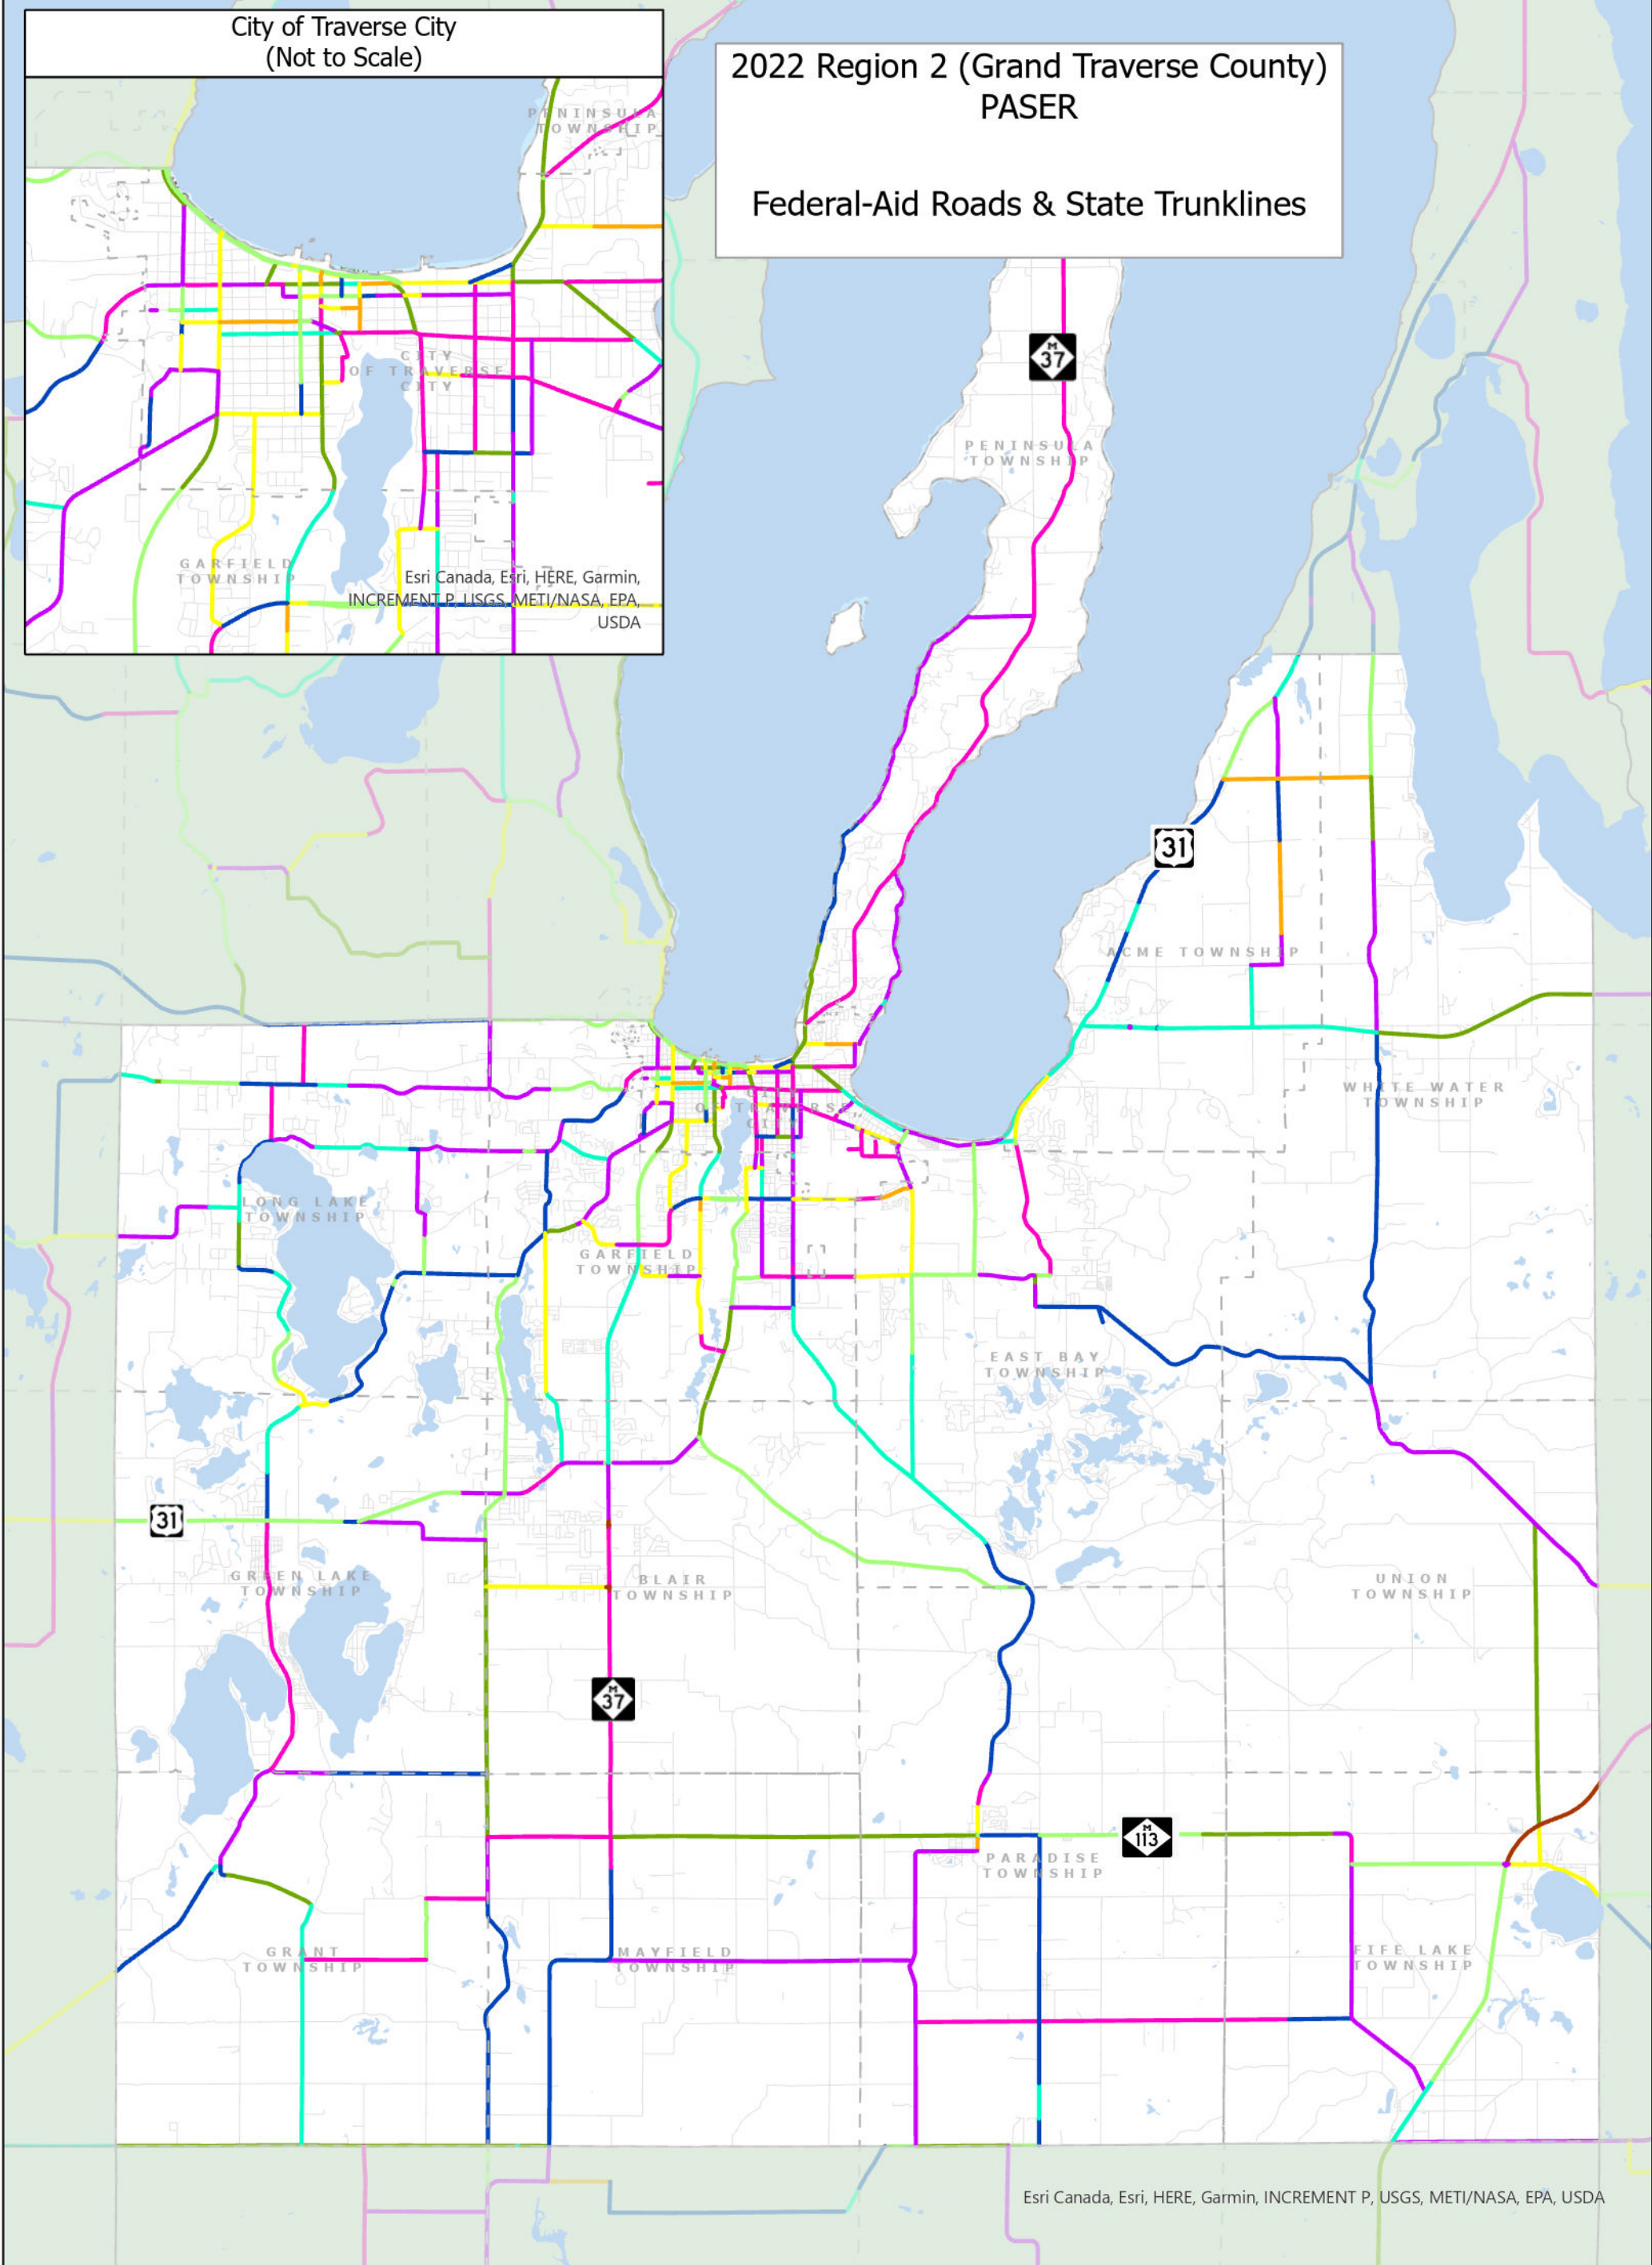

City of Traverse City
(Not to Scale)

2022 Region 2 (Grand Traverse County)
PASER

Federal-Aid Roads & State Trunklines

Legend

PASER 2022

- 1
- 2
- 3
- 4
- 5
- 6
- 7
- 8
- 9
- 10

- State Owned Roads
- All Roads
- Water Bodies
- Grand Traverse County
- Grand Traverse County Townships