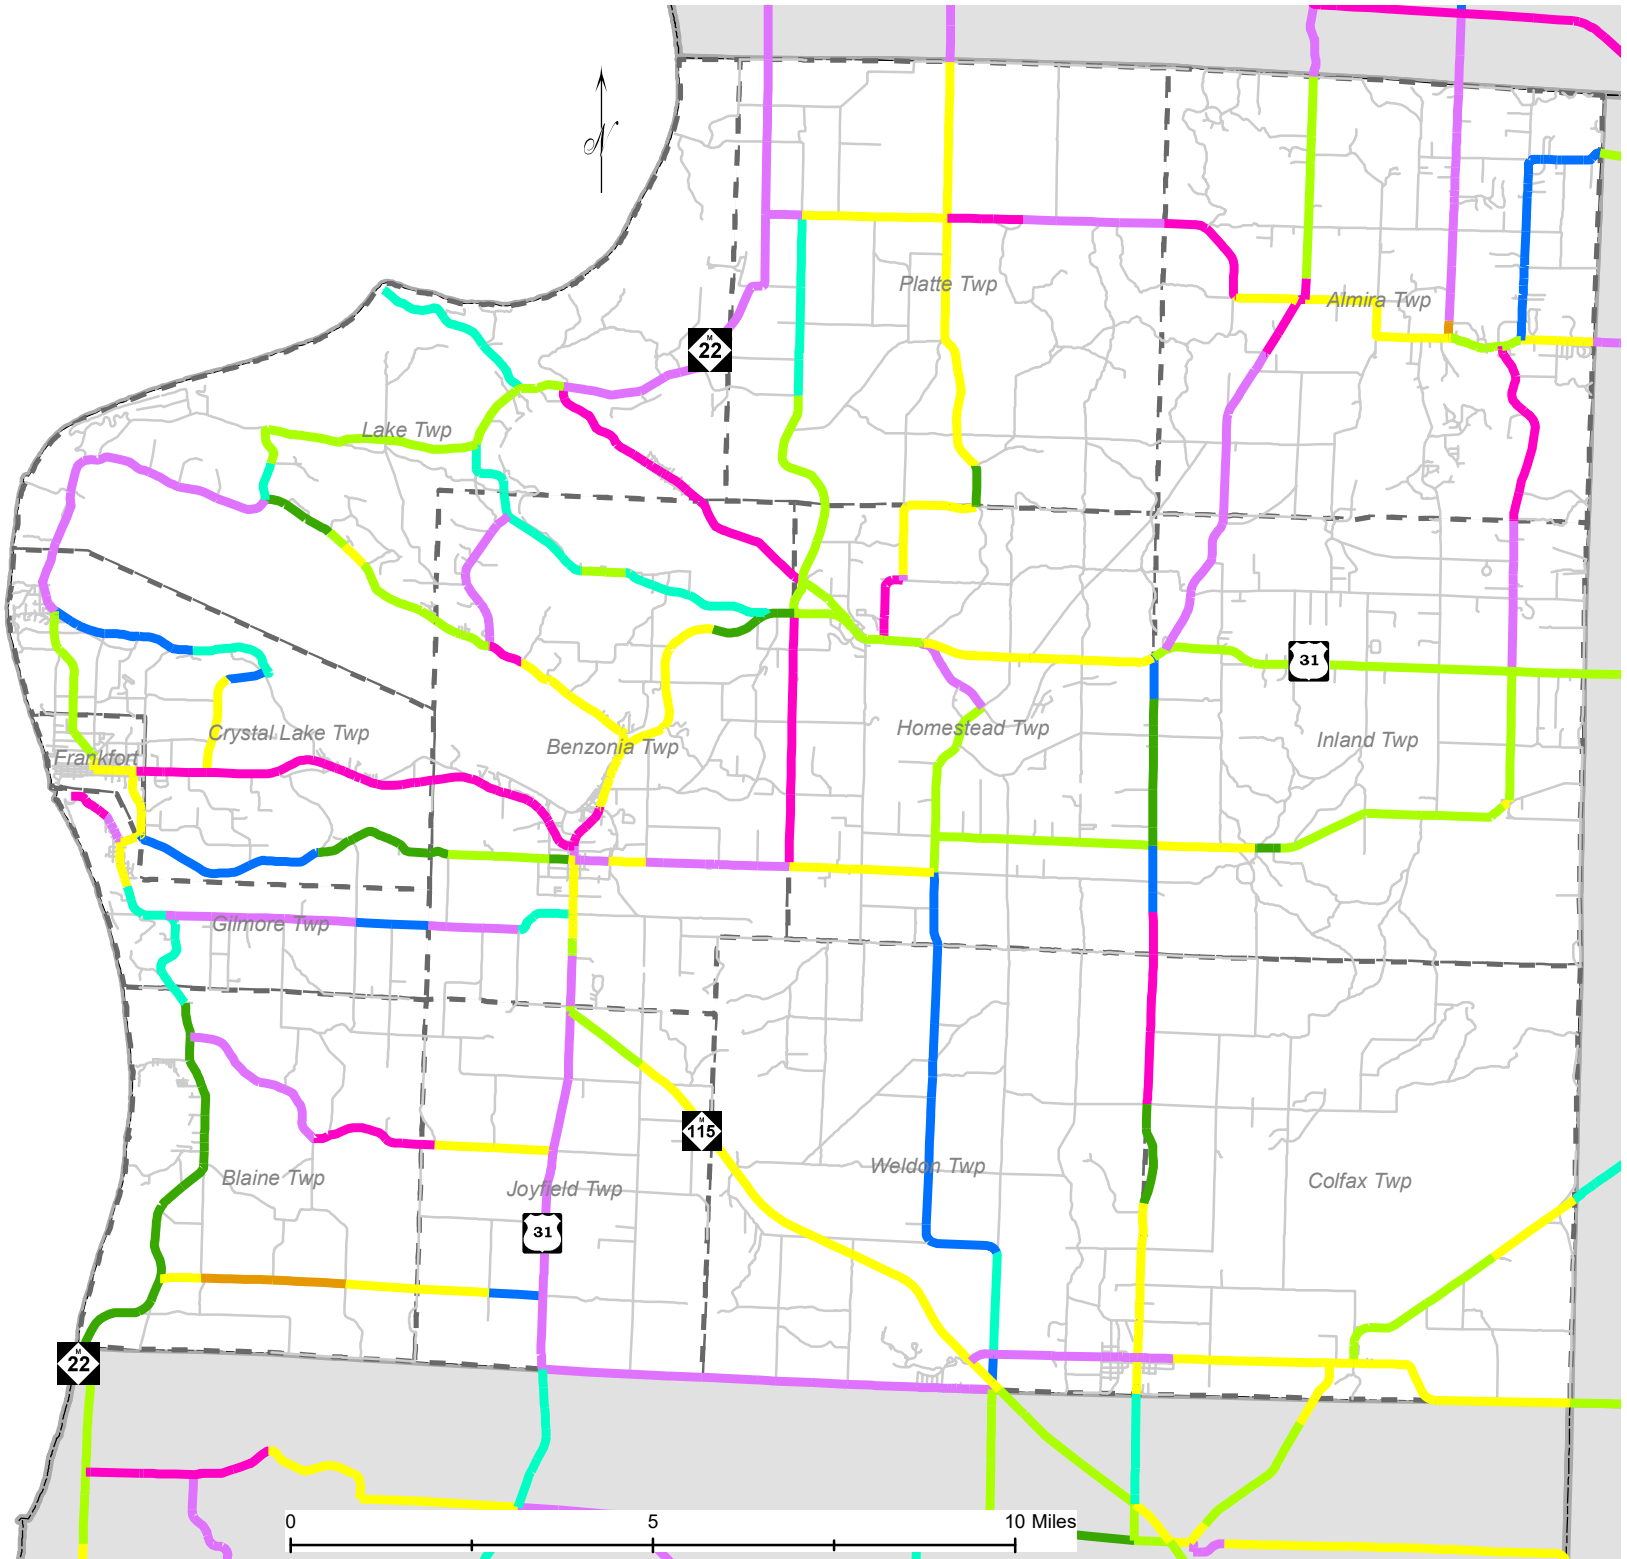

2019 Benzie PASER Federal-Aid Roads & State Trunklines (227 miles)

Benzie County PASER

■ Poor ■ Fair ■ Good