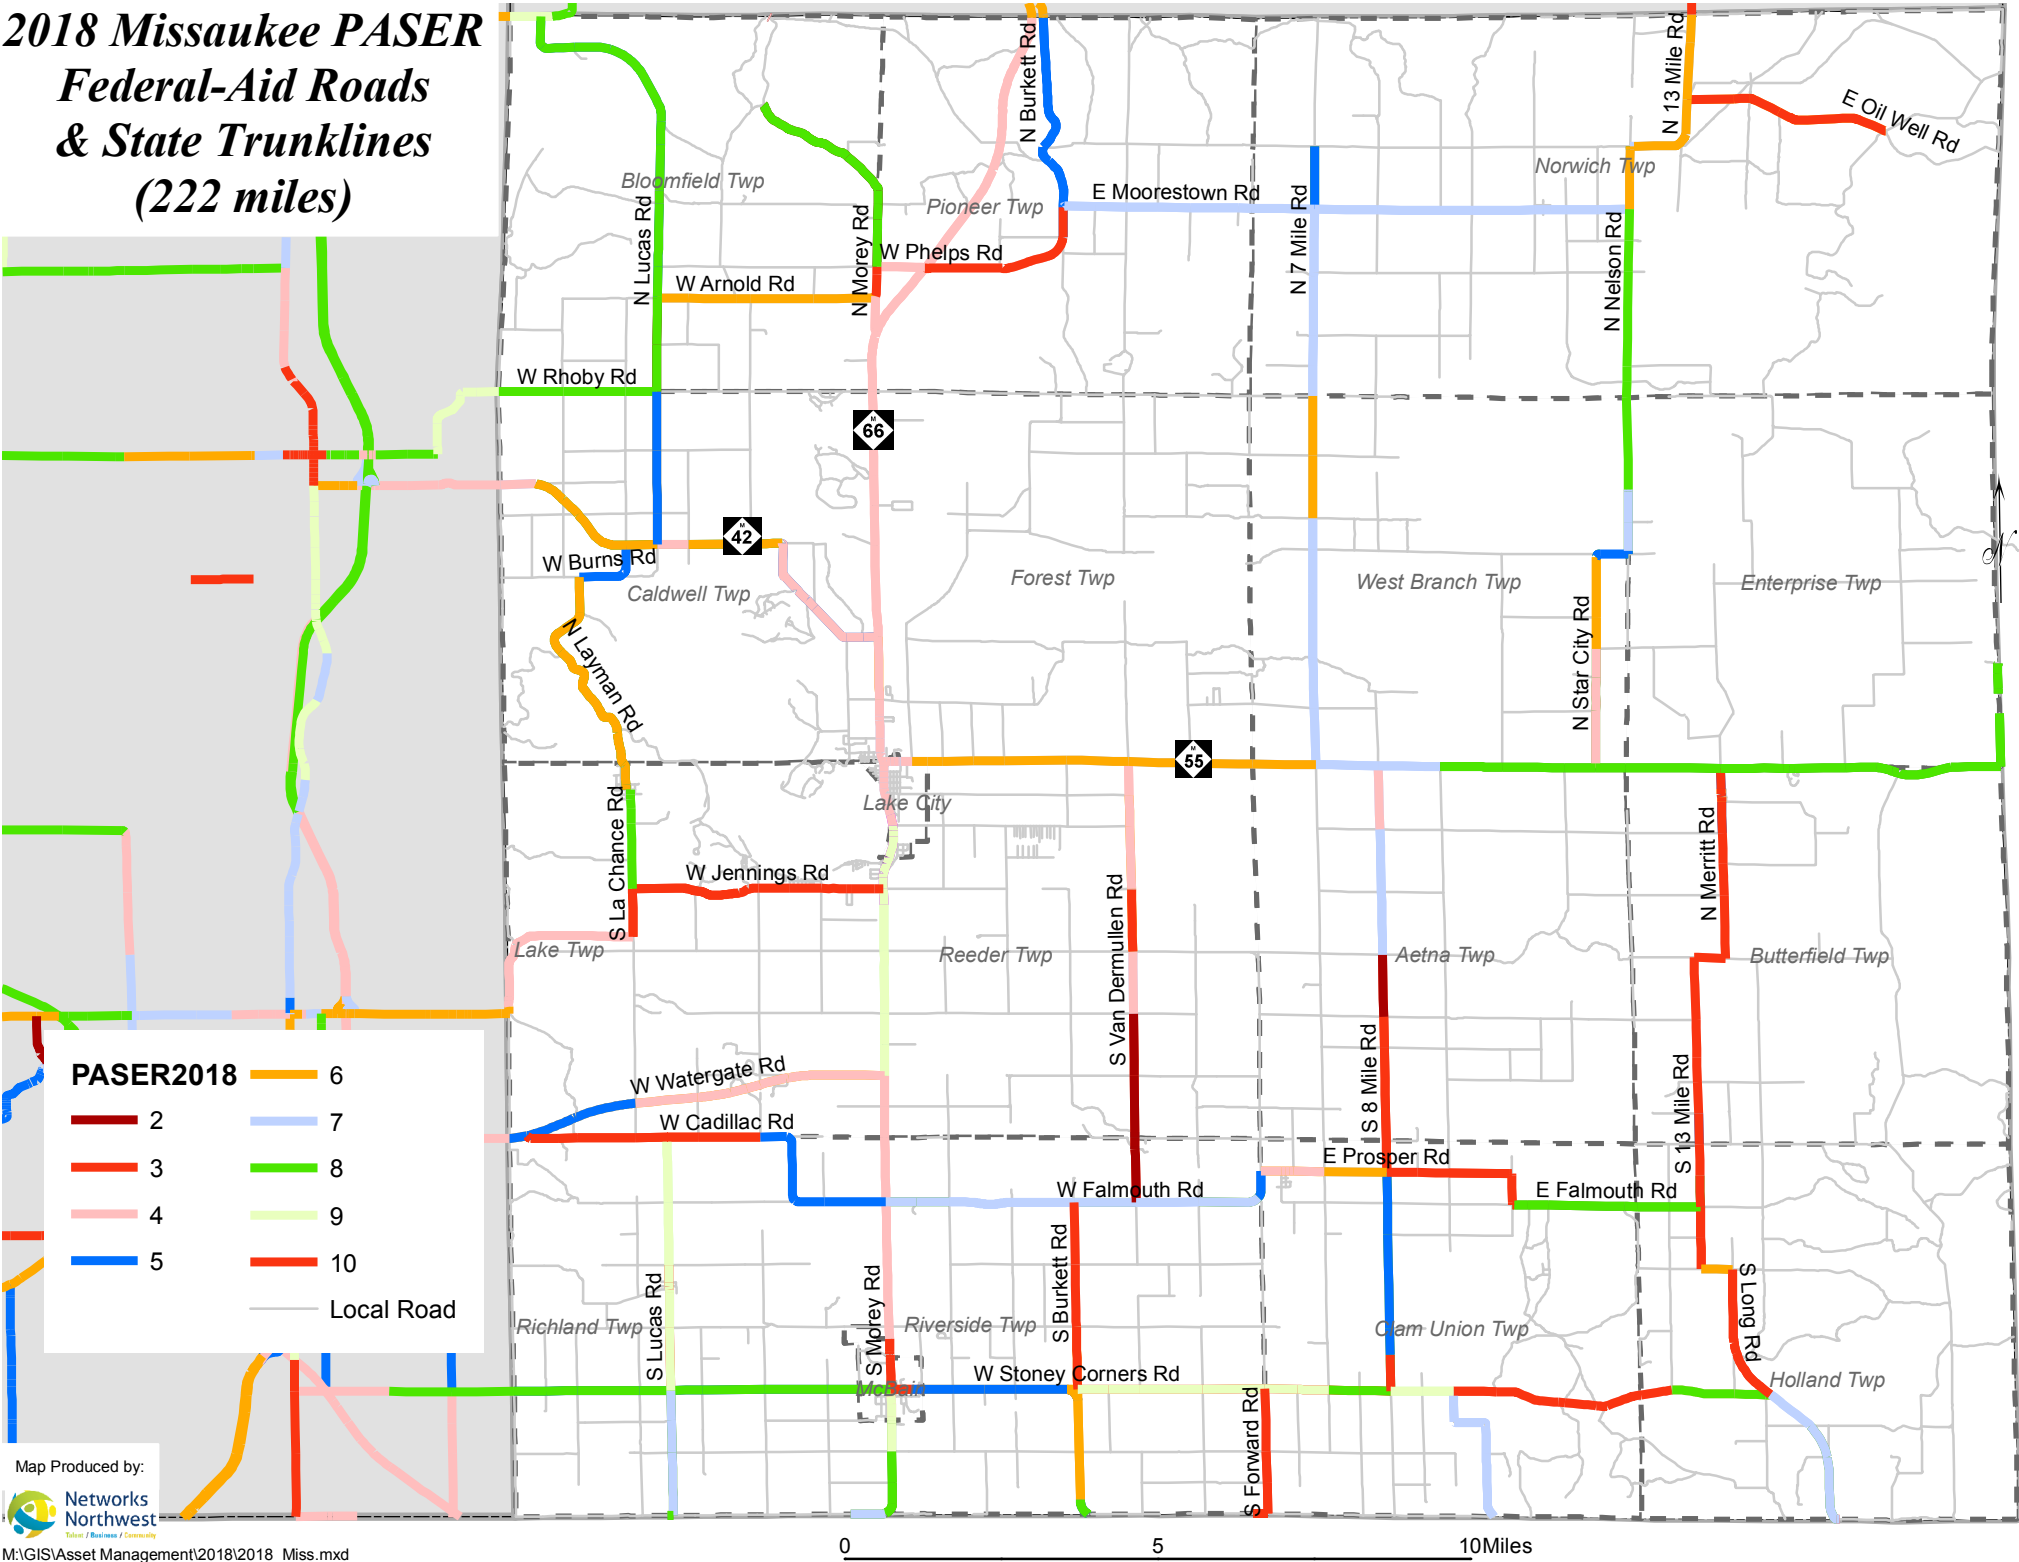

2018 Missaukee PASER Federal-Aid Roads & State Trunklines (222 miles)

Map Produced by: