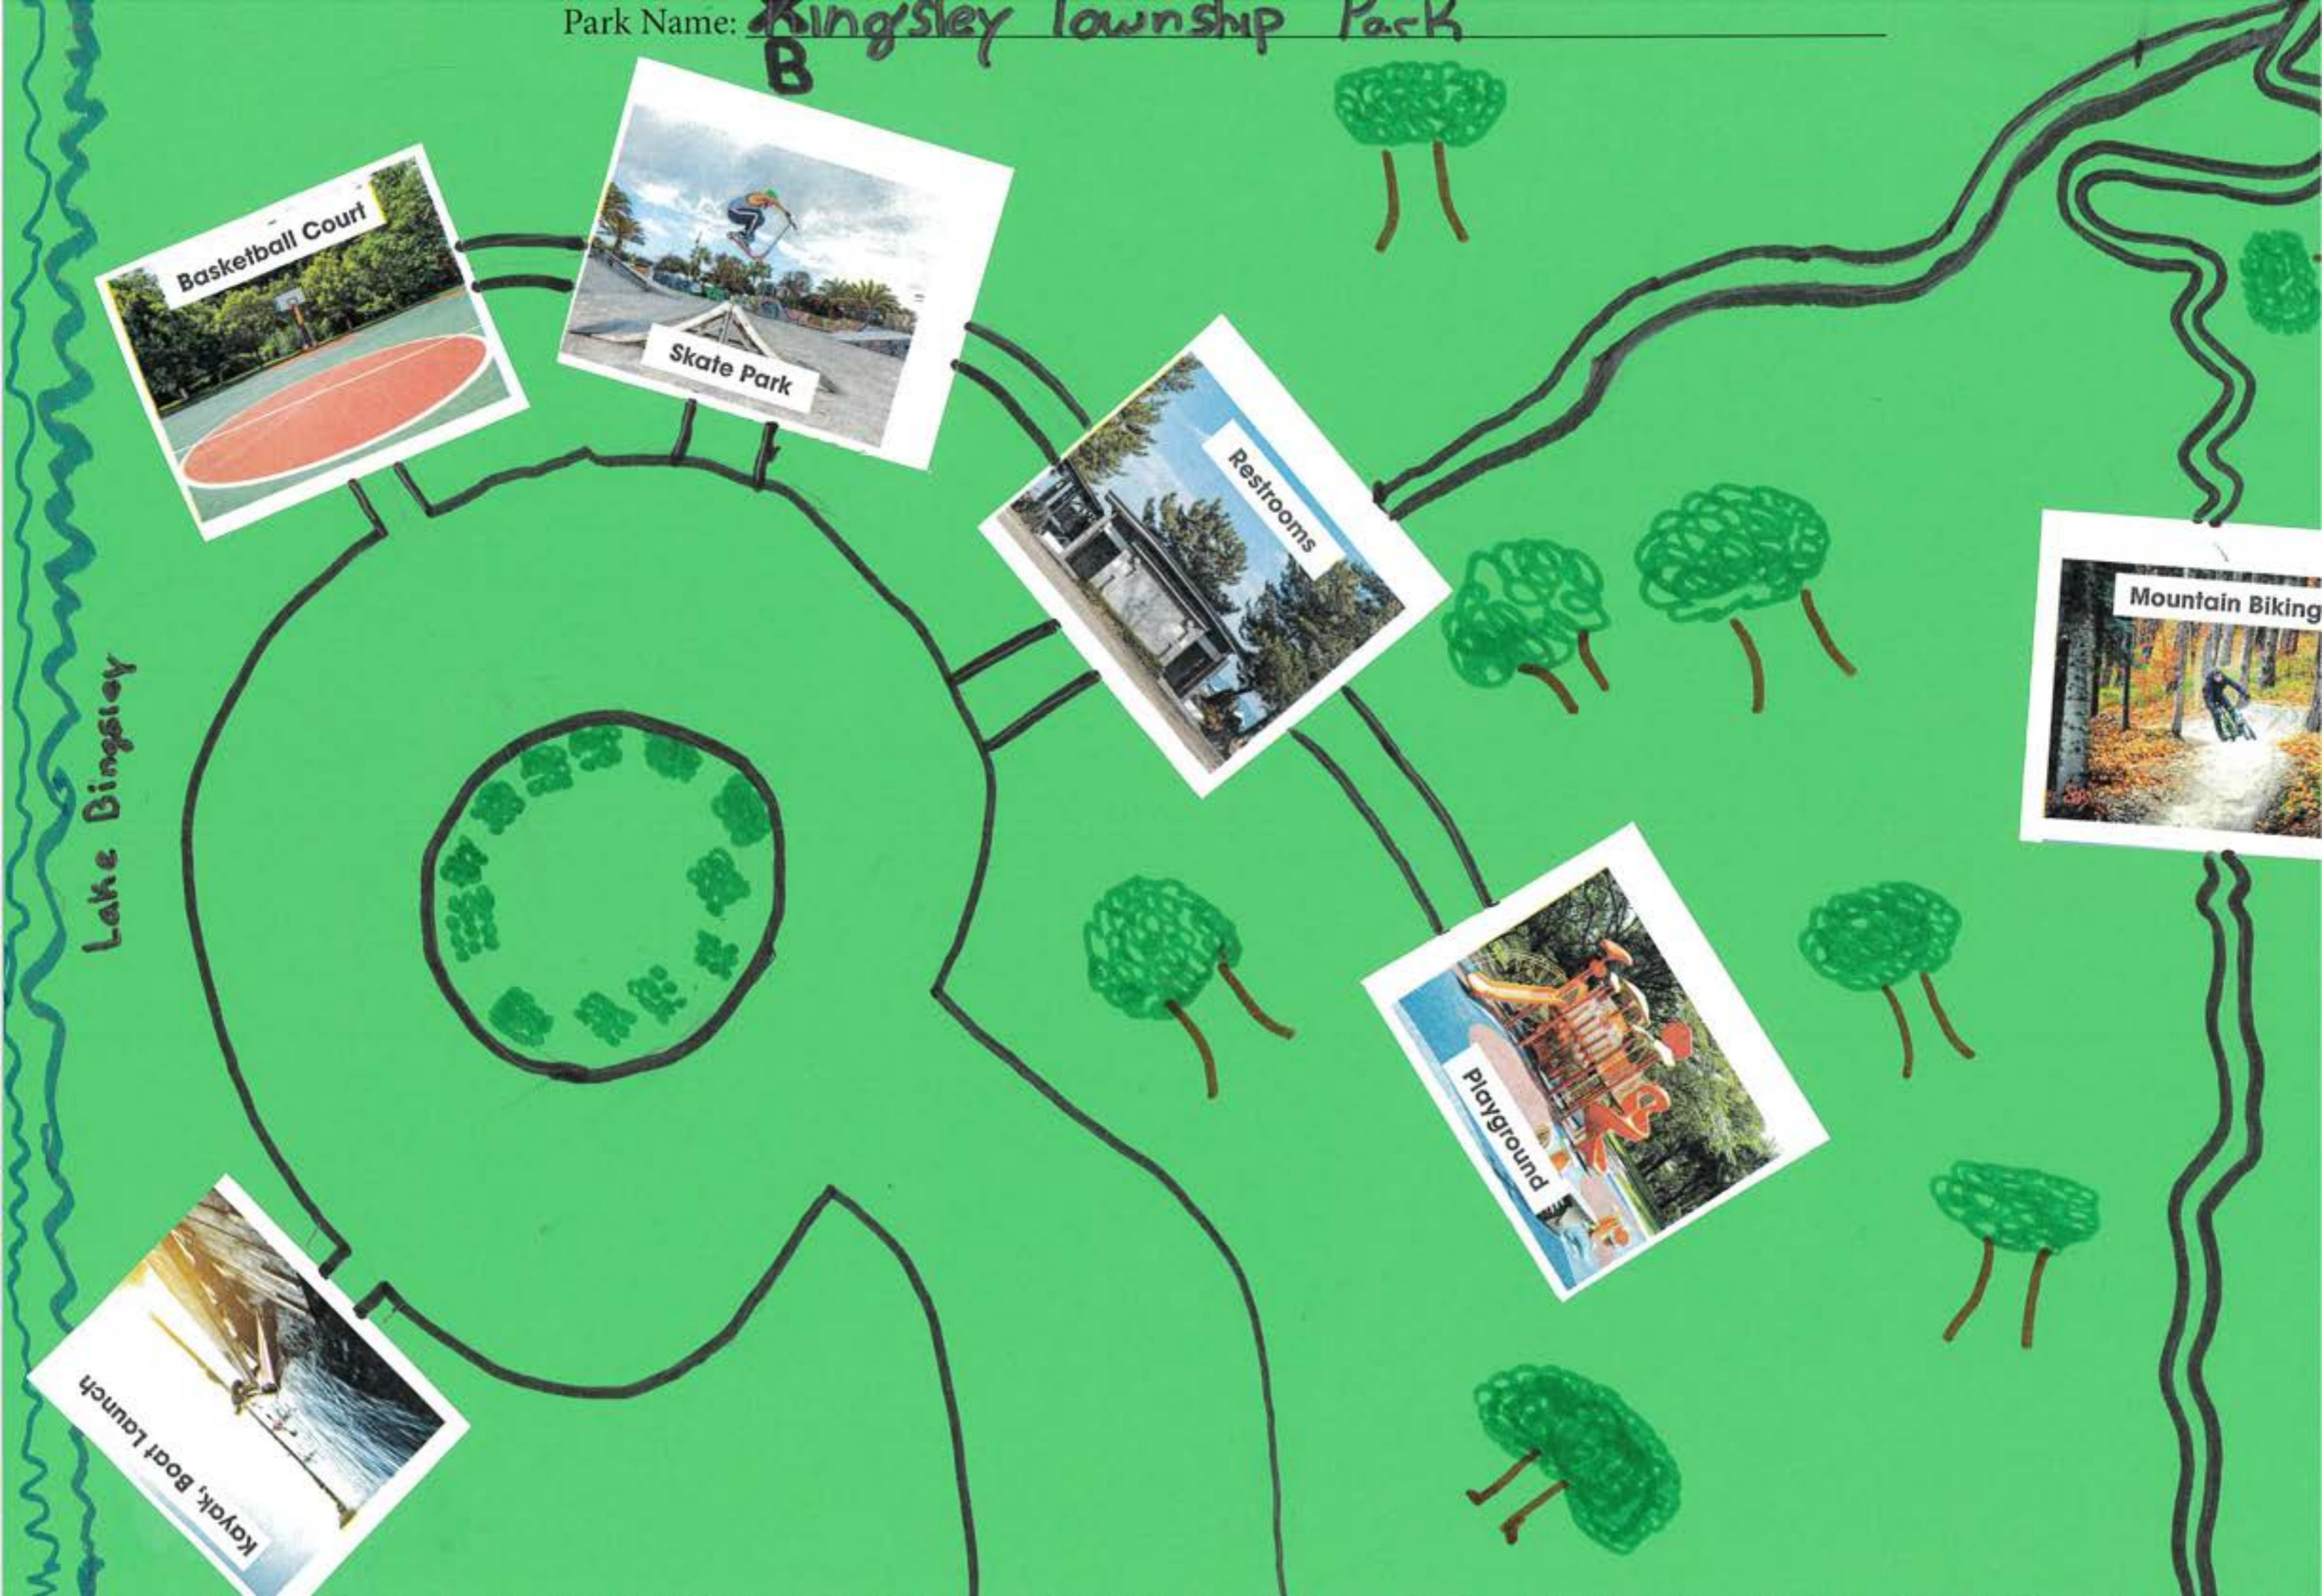

Lake Kingsley