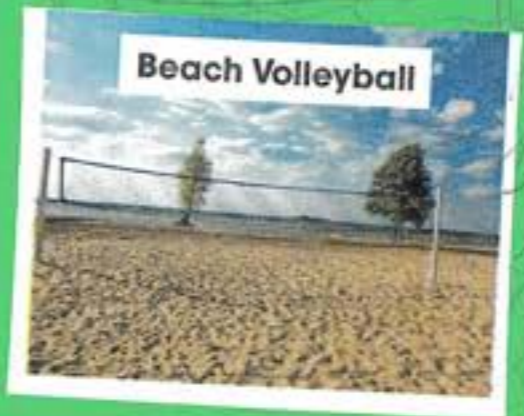

BBQ, Grill

Playground

parking

Park Name: Kingsley skate Park (where that open space near the auto shop is)

ART ART ART

Skate Park

MOJO'S
COFFEE

Park Name: Bruce Elizabeth Graves Memorial Park (Graveyard) Faith Brasier, Seth Johnson, Kendrick Maclean, etc