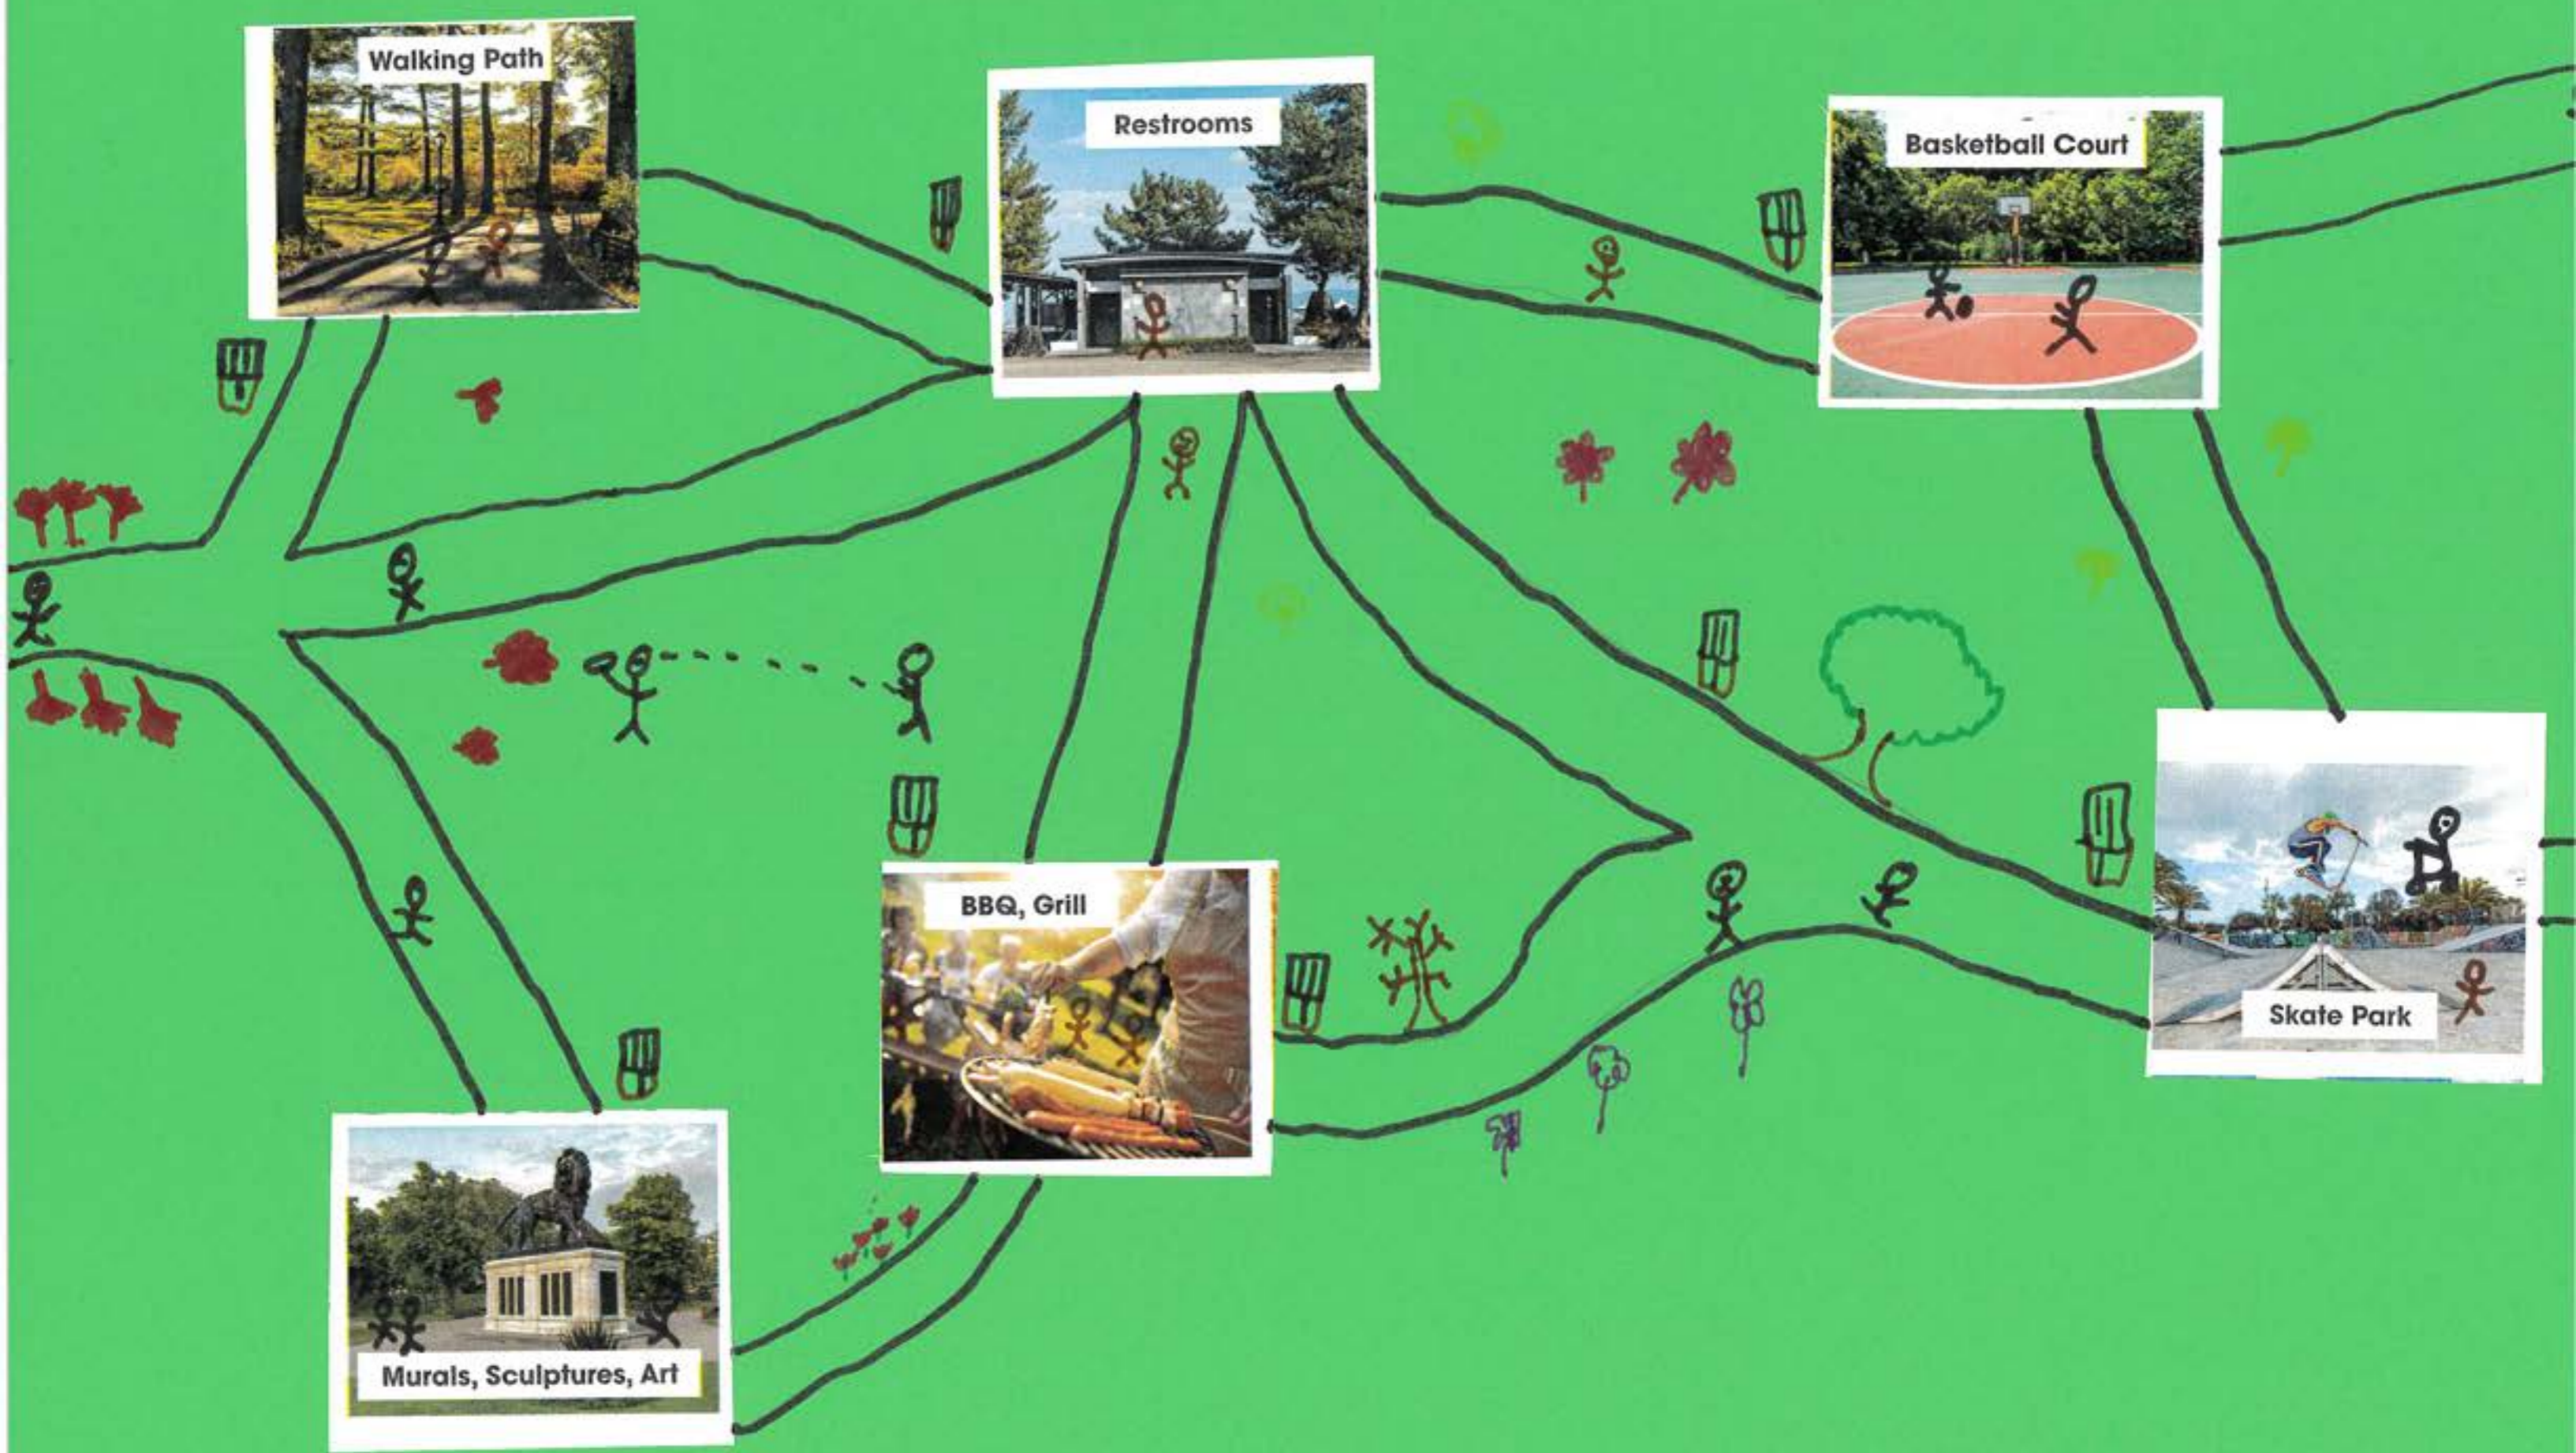

Park Name: Rosey Park

← Parking lot

= Trash Can