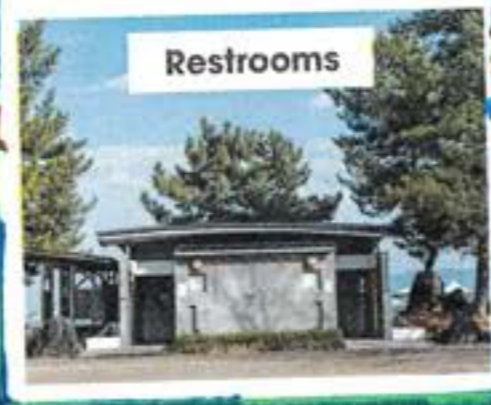

Park Name: **KEN JACK PARK**

Restrooms