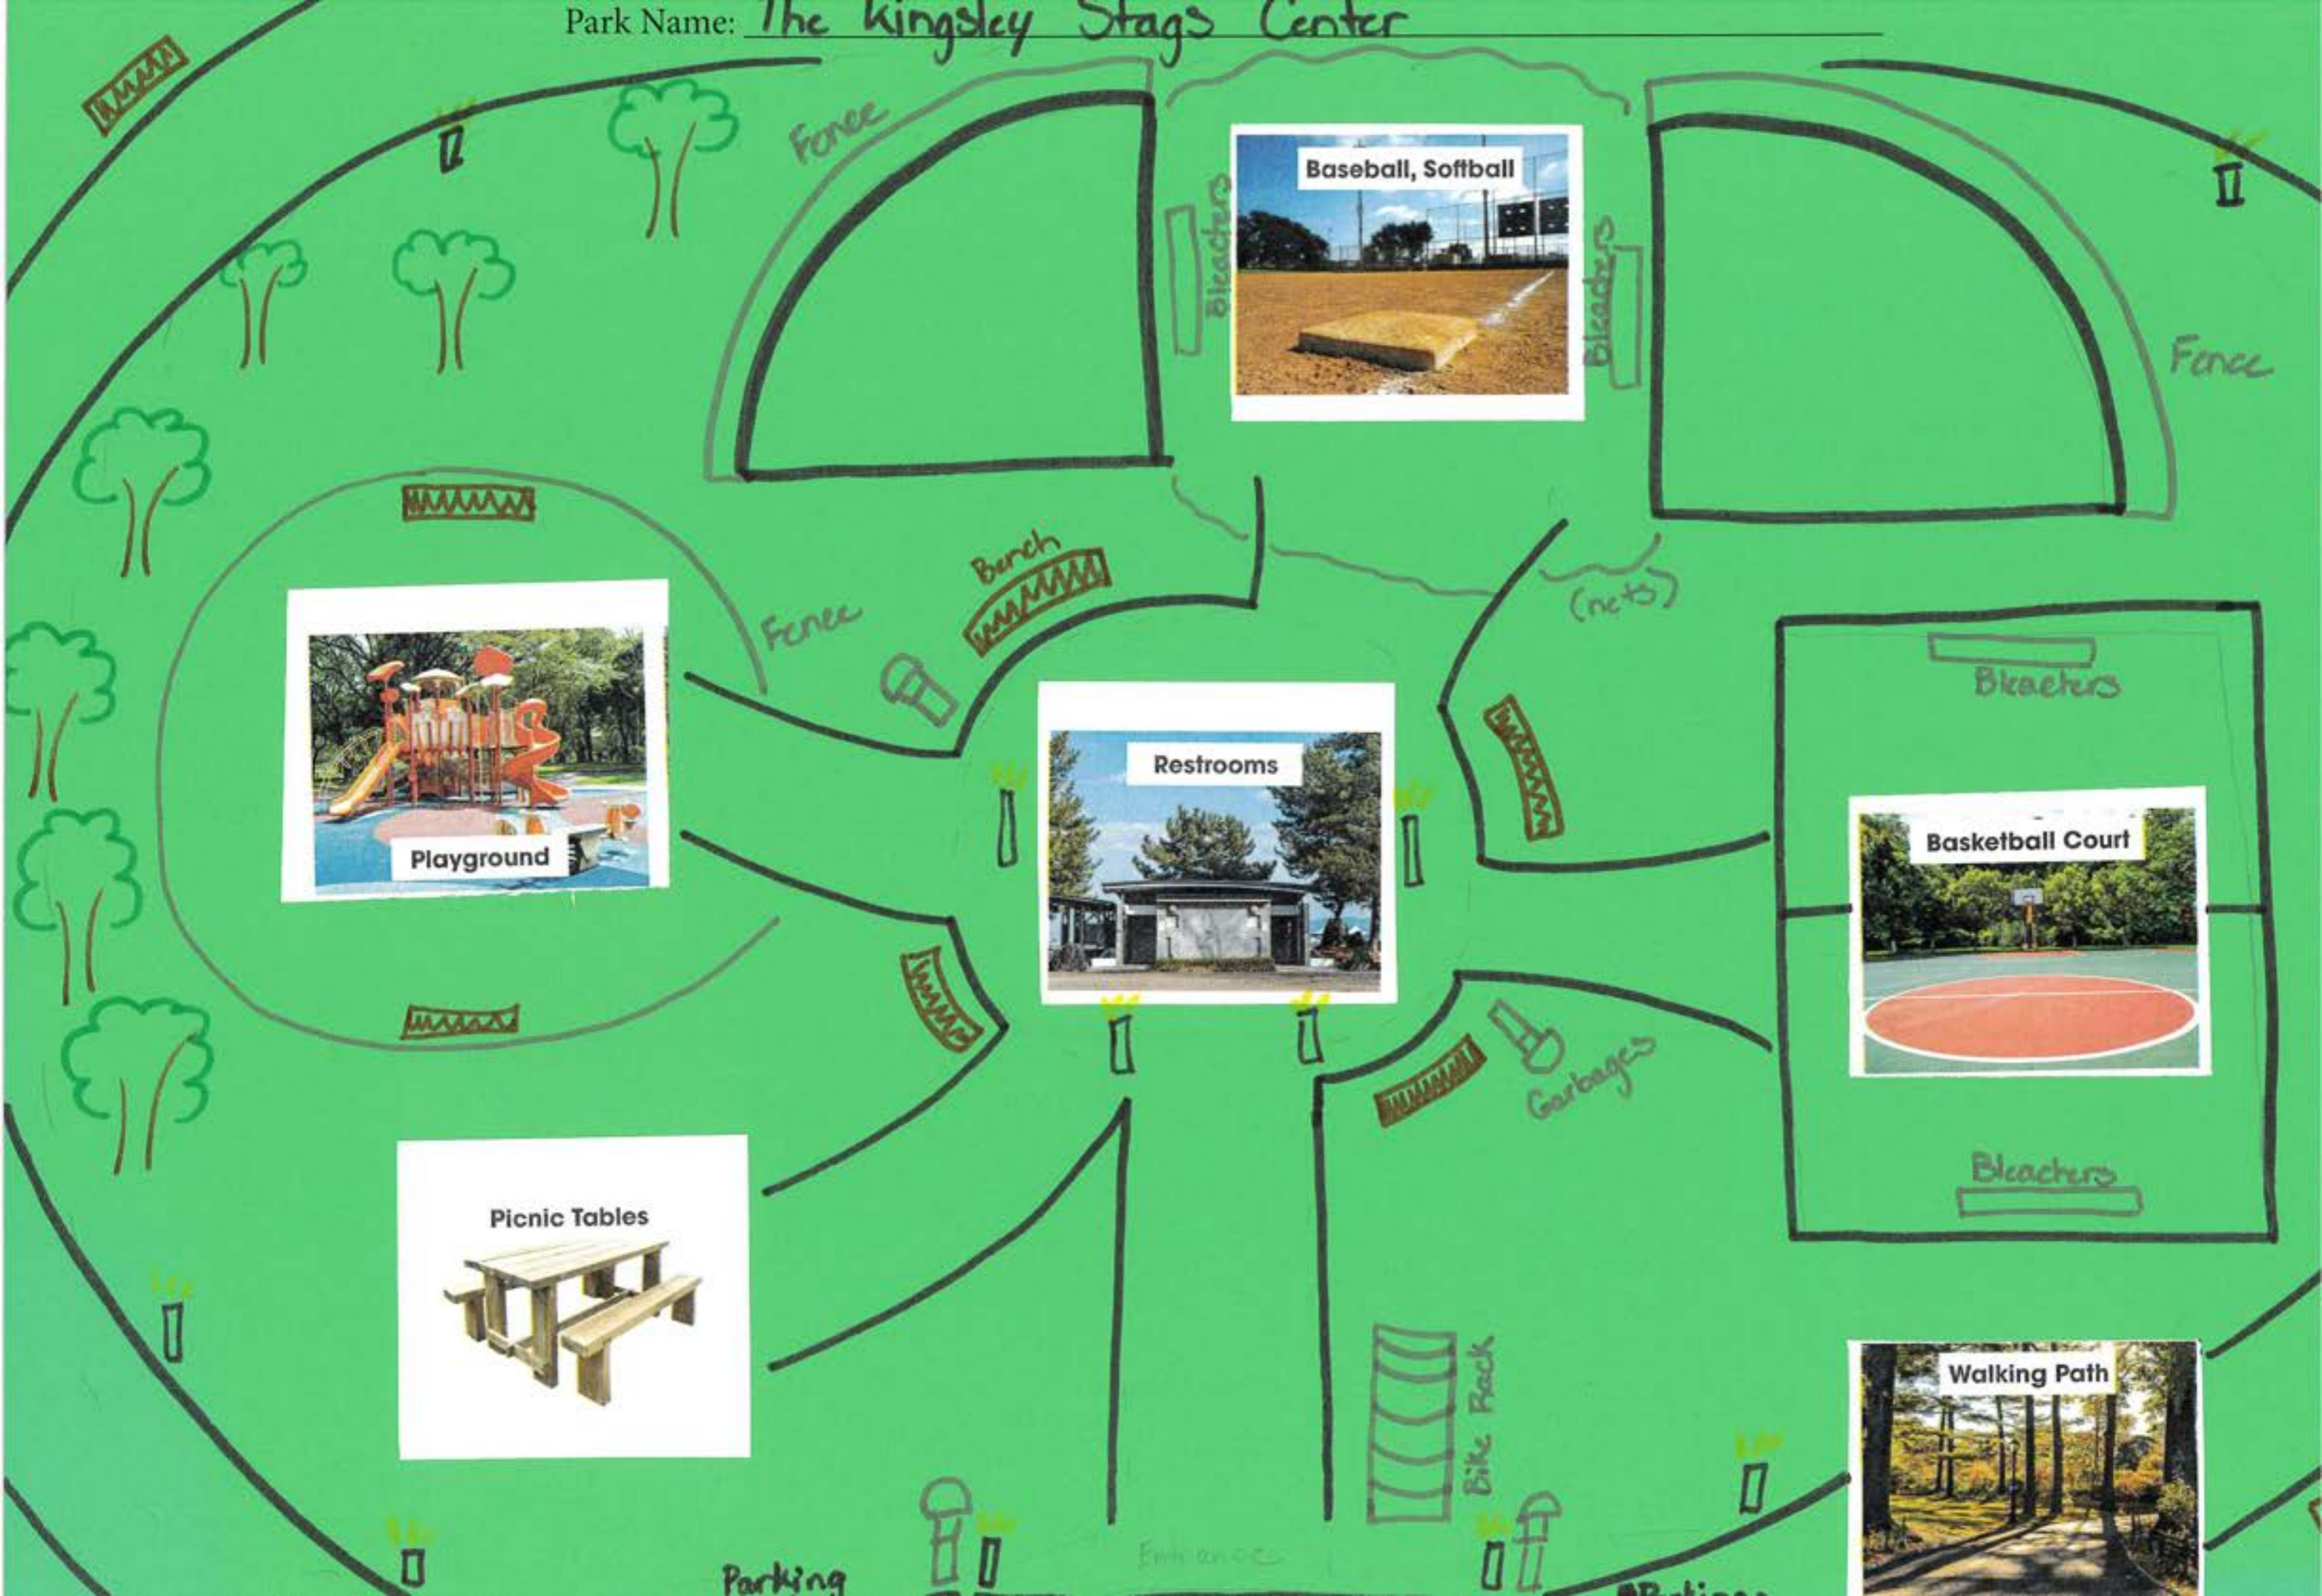

Park Name: The Park

Park Name: The Kingsley Stags Center

Baseball, Softball

Playground

Restrooms

Basketball Court

Picnic Tables

Walking Path

Parking

Entrance

Shuttle Driving

Parking

1 mile

Lake On-way

Park Name: **KEN JACK PARK**

Picnic Tables

Kayak, Boat Launch

Beach Volleyball

Tennis Court

Restrooms

sign

trash recycle

Tree

Tree

Drive way

Parking Lot

Trails

Mountain Biking

K-Side Walk

Restrooms

Skate Park

Snack Shack