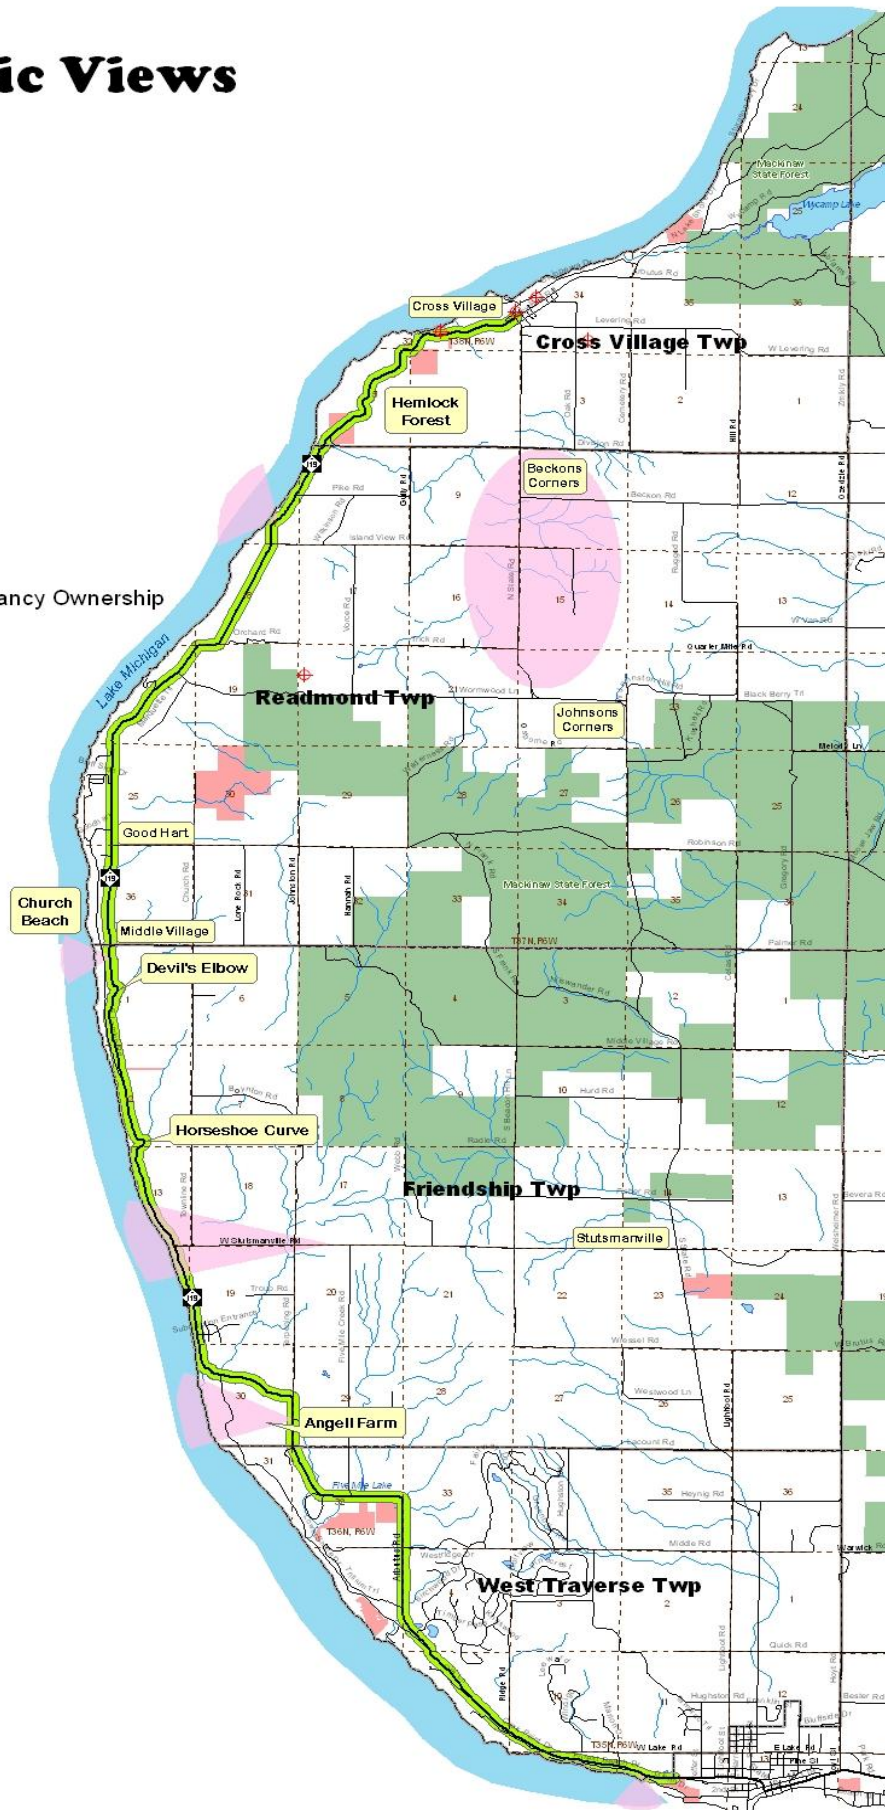

M-119 Scenic Views

Legend

-  Scenic Lookout
-  Section Lines
-  Roads
-  State Trunkline
-  Township Boundaries
-  Scenic Viewshed
-  Tunnel of Trees
-  Rivers & Streams
-  Lakes
-  Little Traverse Conservancy Ownership
-  State Ownership

Map Produced By:
 Northwest Michigan Council of Governments
 Map Date: 16 September 2008
 Project: M-119_views_8.mxd