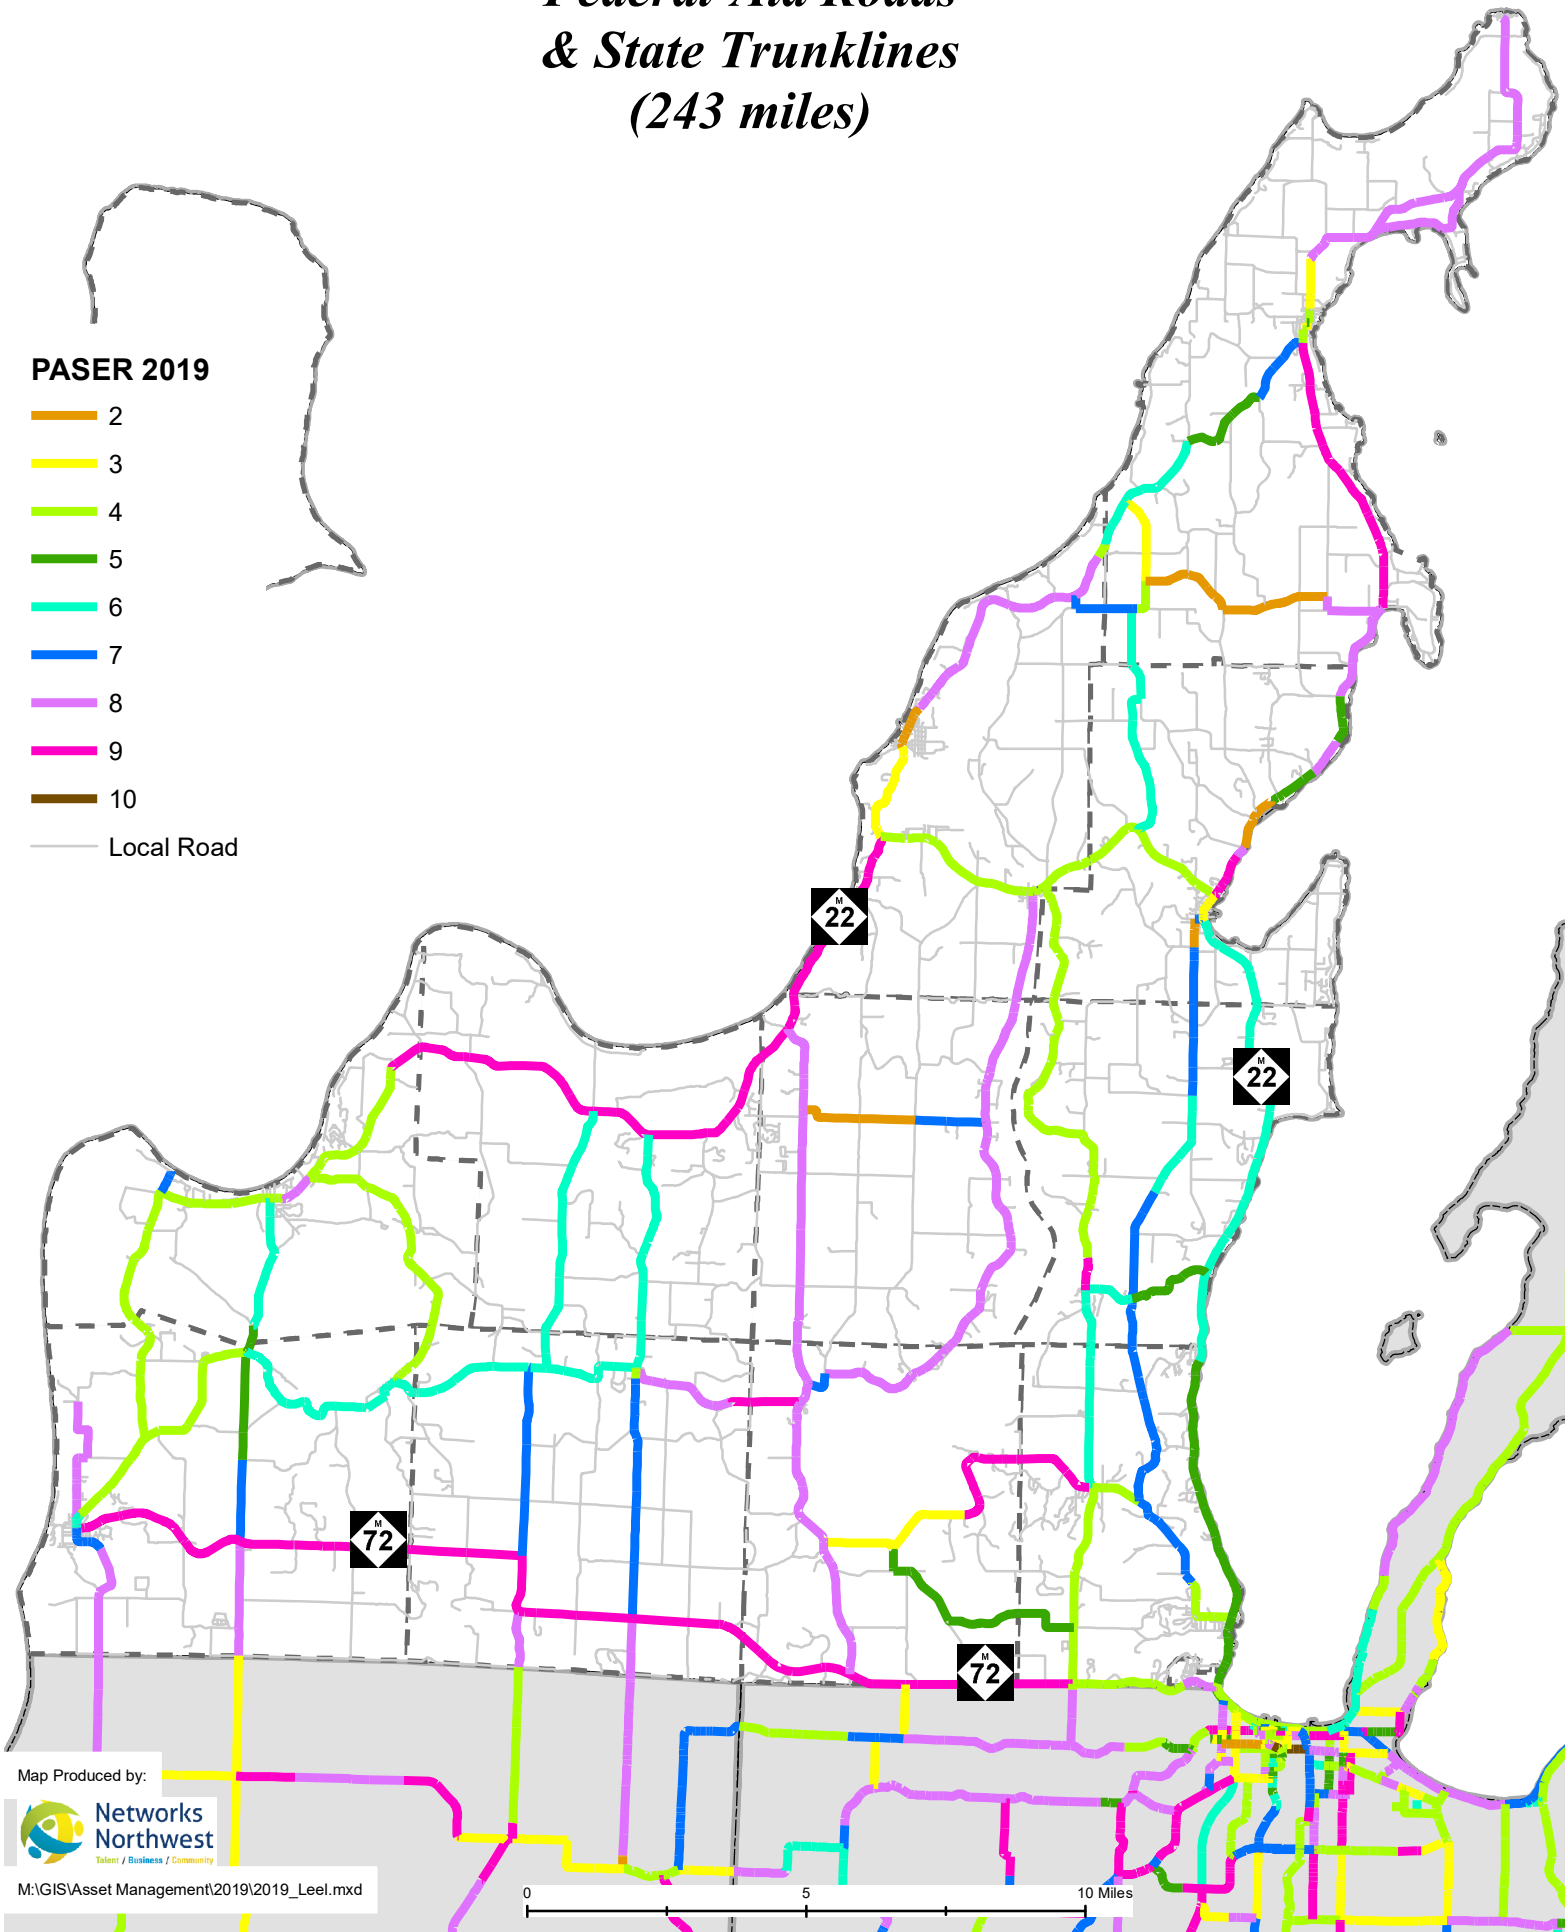

2019 Leelanau PASER Federal-Aid Roads & State Trunklines (243 miles)

PASER 2019

- 2
- 3
- 4
- 5
- 6
- 7
- 8
- 9
- 10
- Local Road

Map Produced by:

M:\GIS\Asset Management\2019\2019_Leel.mxd

0 5 10 Miles

Leelanau County PASER

■ Poor ■ Fair ■ Good