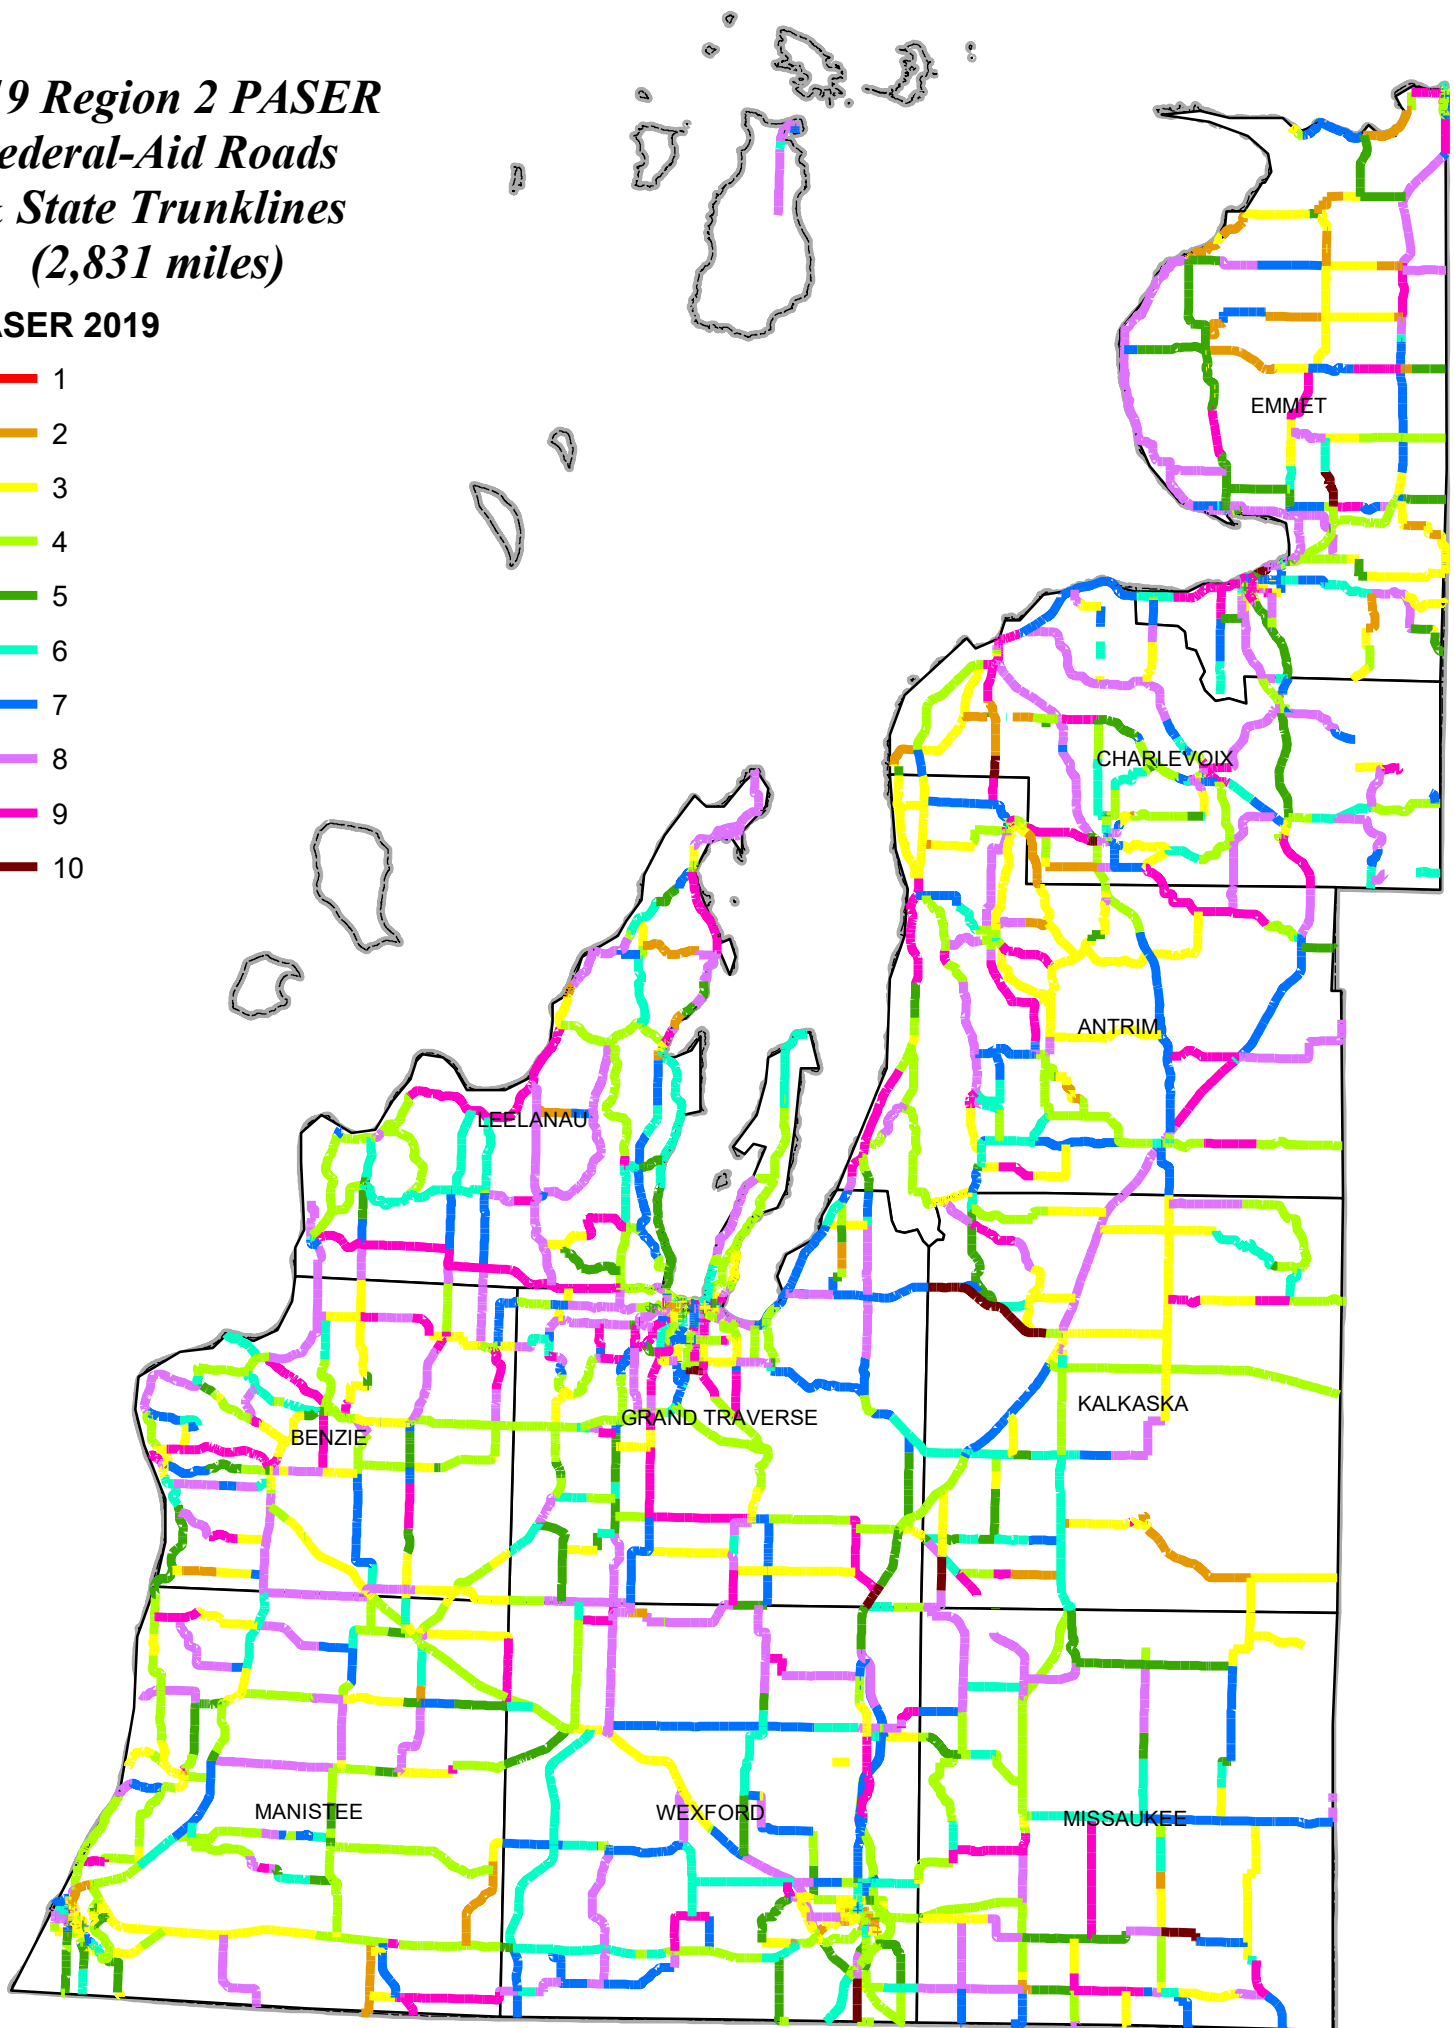

**2019 Region 2 PASER
Federal-Aid Roads
& State Trunklines
(2,831 miles)**

PASER 2019

- 1
- 2
- 3
- 4
- 5
- 6
- 7
- 8
- 9
- 10

Northwest Michigan 10 County Region

■ Poor ■ Fair ■ Good