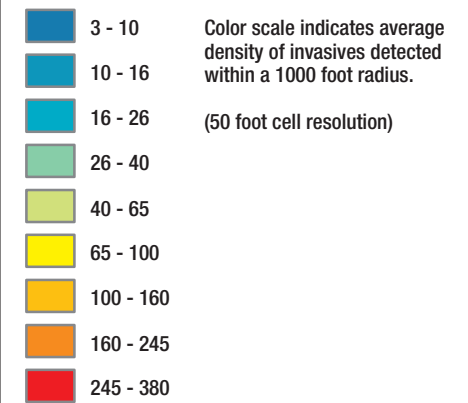

BETSIE RIVER / CRYSTAL LAKE WATERSHED | TERRESTRIAL INVASIVE SPECIES MAP

LEGEND

LOCATOR MAP

KEY | INVASIVE SPECIES DETECTION RATE

FEATURES

- Betsie River Watershed
- Crystal Lake Watershed
- Lake Michigan
- Lakes and Water Bodies
- Rivers
- Major Tributaries
- MDOT Roads
- Local Roads
- Wetlands
- Dam Location
- Major Watershed Lake

Source | Northwest Michigan Invasive Species Network

Scale | 1:160,000 Date | 1/8/2016

Invasive species detected include:

Autumn Olive	Giant Knotweed	Oriental Bittersweet
Baby's Breath	Glossy Buckthorn	Periwinkle
Black Locust	Honeysuckle	Phragmites
Bull Thistle	Japanese Barberry	Phragmites (NATIVE)
Canada Thistle	Japanese Knotweed	Purple Loosestrife
Cow Vetch	Kudzu	Reed Canary Grass
Crown Vetch	Leafy Spurge	Spotted Knapweed
Cypress Spurge	Motherwort	White Sweet Clover
European Swamp Thistle	Mullein	Wild Parsnip
Forget Me Nots	Multiflora Rose	
Garlic Mustard	Narrowleaf Cattail	