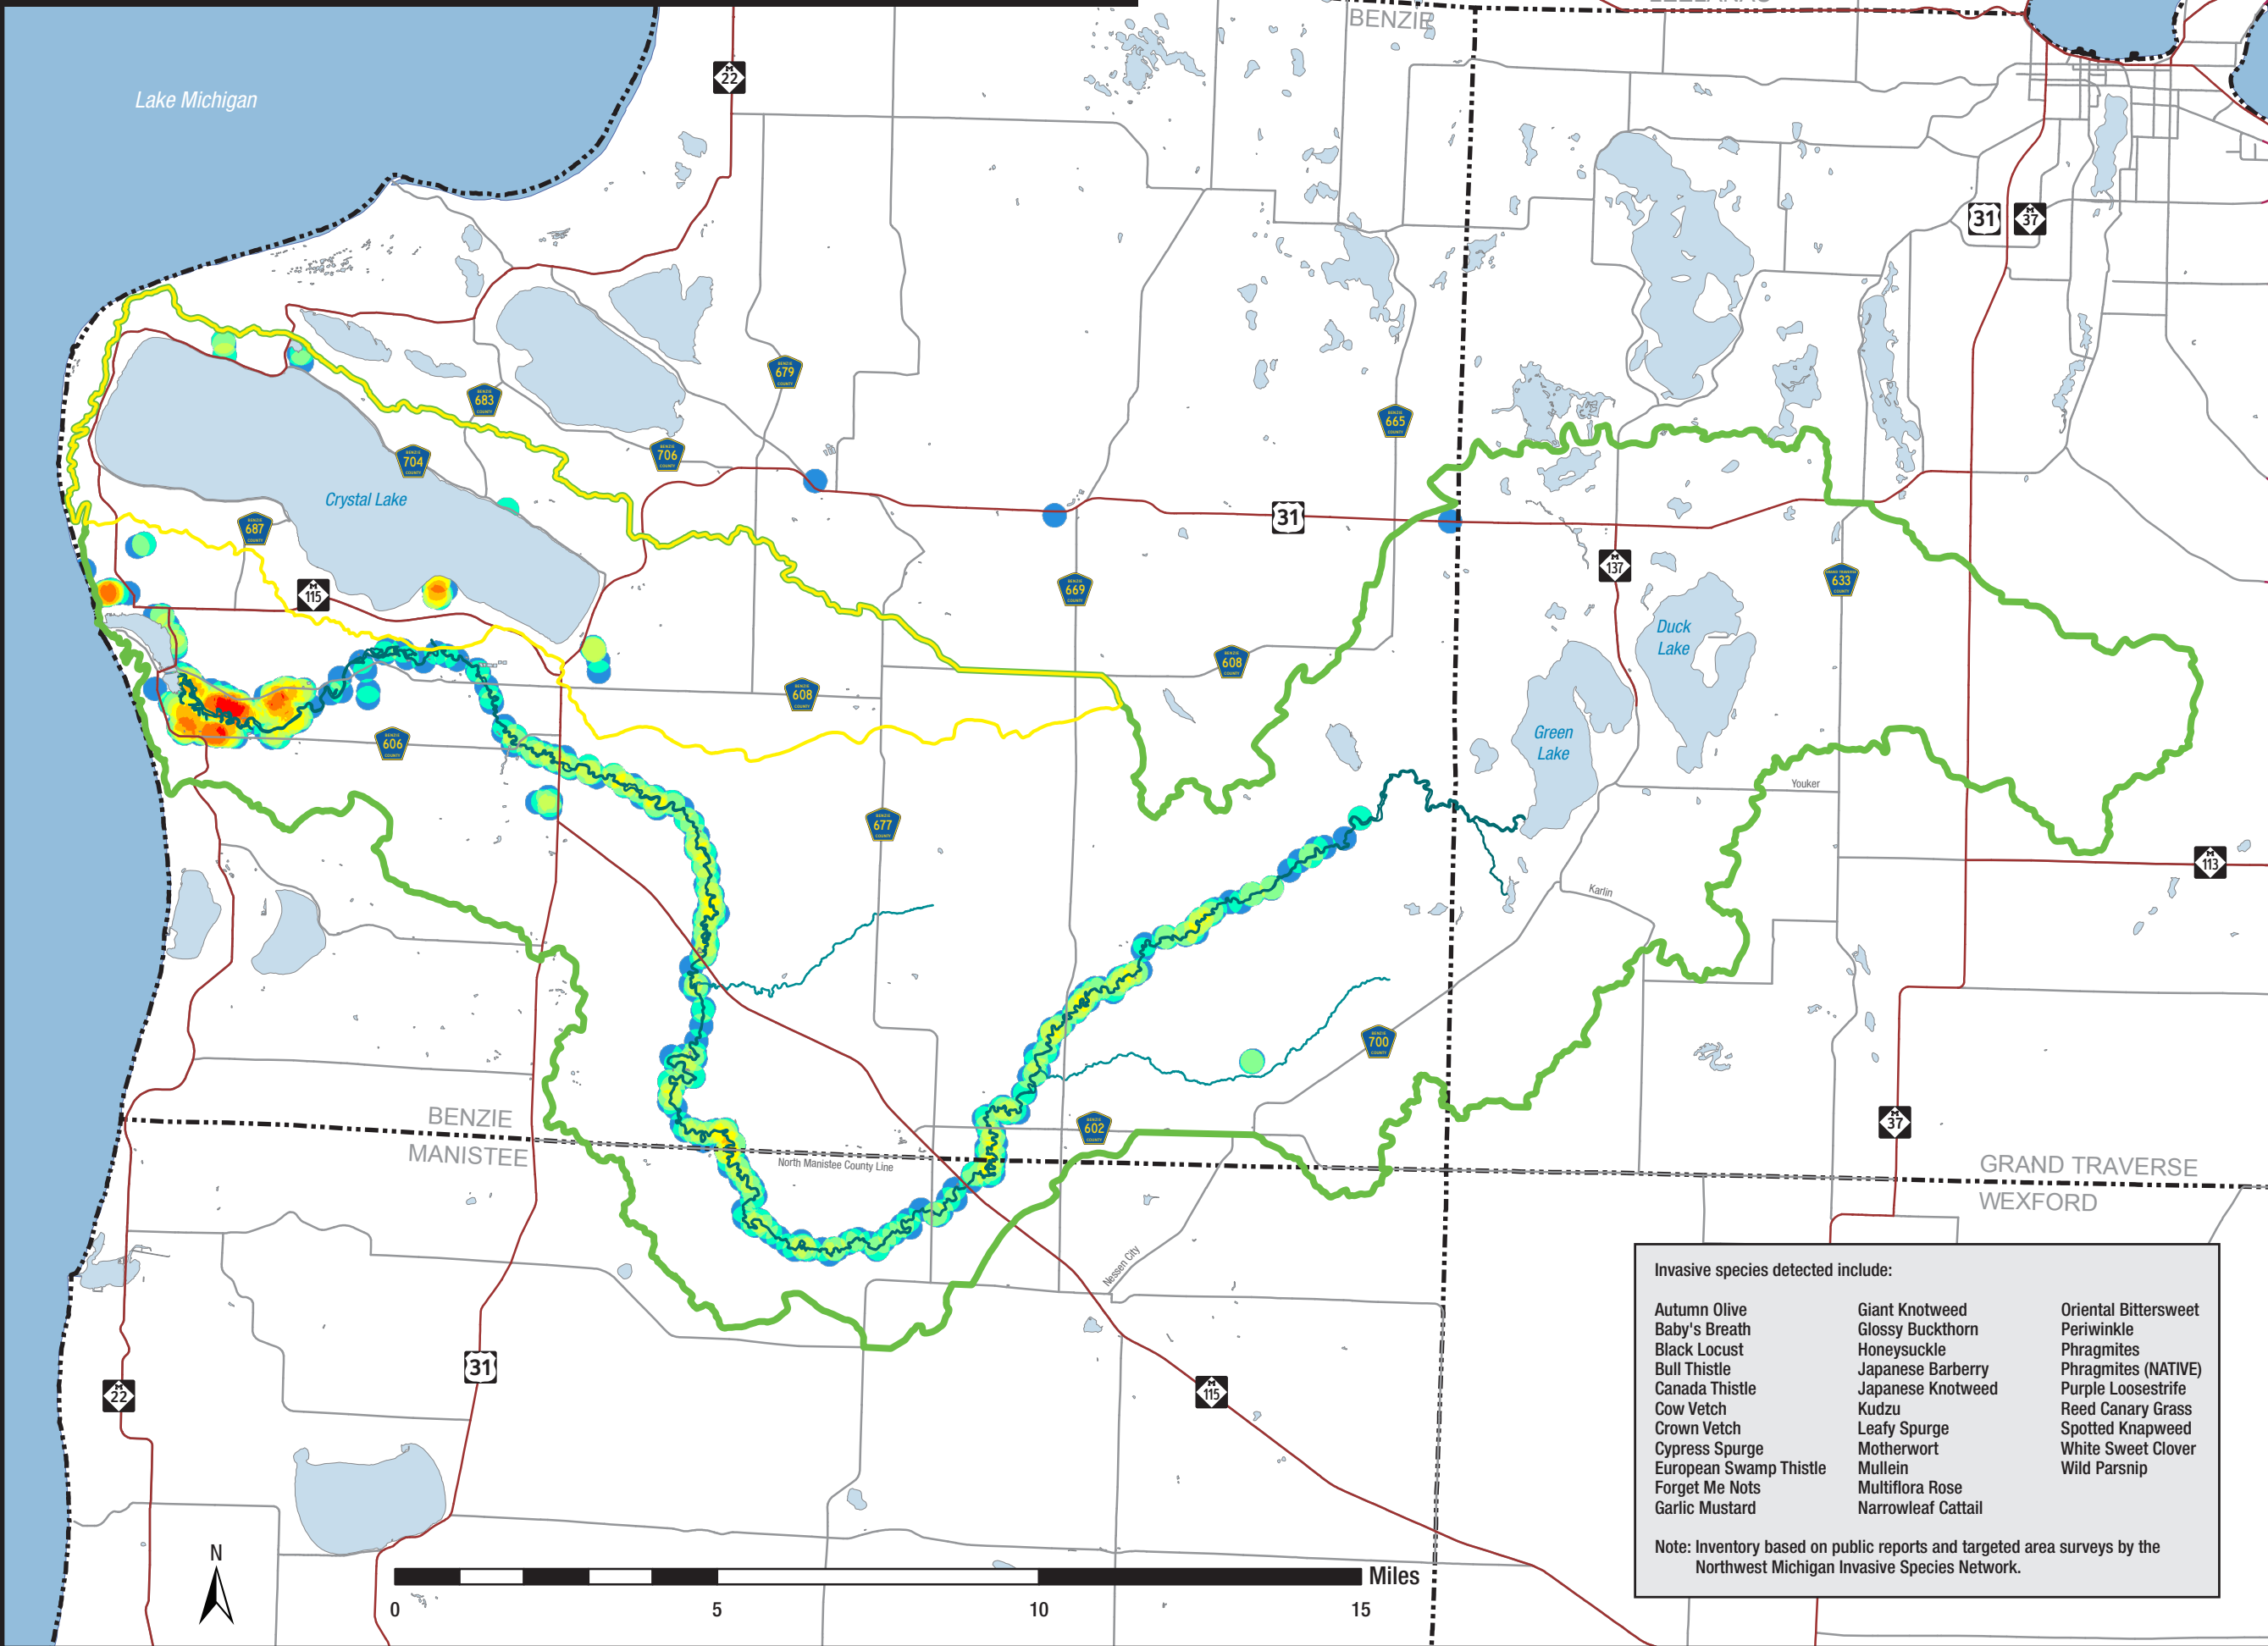

BETSIE RIVER / CRYSTAL LAKE WATERSHED | TERRESTRIAL INVASIVE SPECIES MAP

LEGEND

LOCATOR MAP

KEY | INVASIVE SPECIES DETECTION RATE

FEATURES

- Betsie River Watershed
- Crystal Lake Watershed
- Lake Michigan
- Lakes and Water Bodies
- Rivers
- Major Tributaries
- MDOT Roads
- Local Roads
- Wetlands
- Dam Location
- Major Watershed Lake

Source | Northwest Michigan Invasive Species Network

Scale | 1:160,000 Date | 1/8/2016

Invasive species detected include:

Autumn Olive	Giant Knotweed	Oriental Bittersweet
Baby's Breath	Glossy Buckthorn	Periwinkle
Black Locust	Honeysuckle	Phragmites
Bull Thistle	Japanese Barberry	Phragmites (NATIVE)
Canada Thistle	Japanese Knotweed	Purple Loosestrife
Cow Vetch	Kudzu	Reed Canary Grass
Crown Vetch	Leafy Spurge	Spotted Knapweed
Cypress Spurge	Motherwort	White Sweet Clover
European Swamp Thistle	Mullein	Wild Parsnip
Forget Me Nots	Multiflora Rose	
Garlic Mustard	Narrowleaf Cattail	

Note: Inventory based on public reports and targeted area surveys by the Northwest Michigan Invasive Species Network.