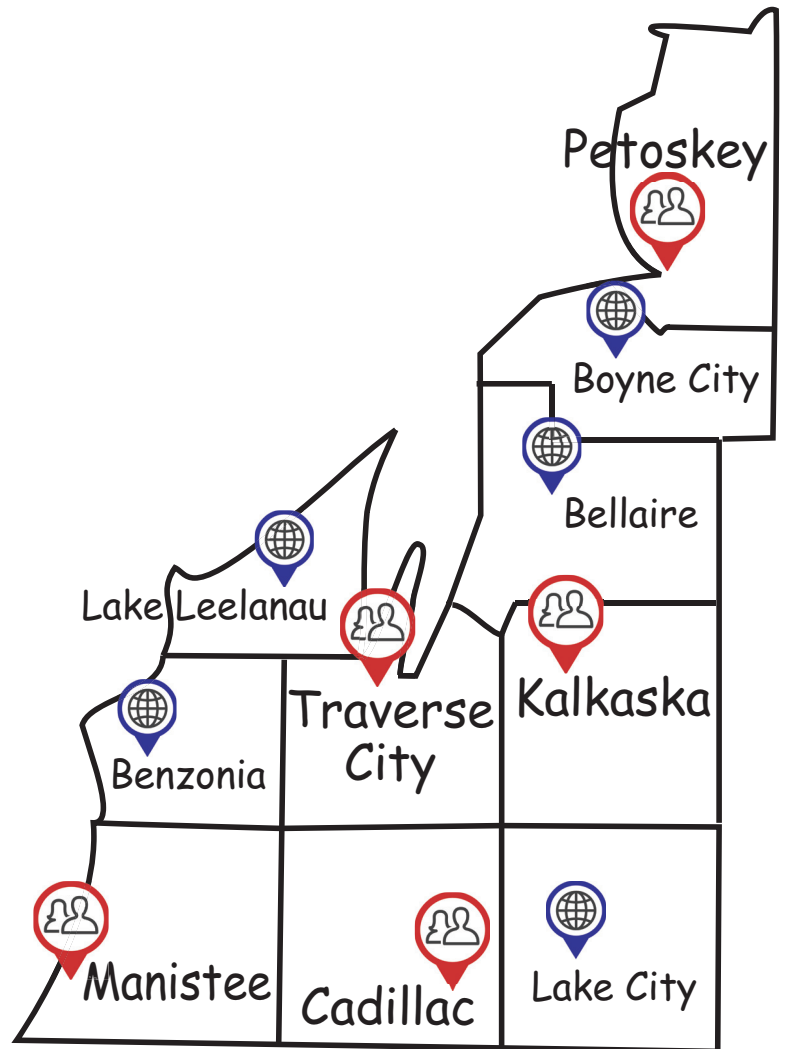

CONTACT

NORTHWEST MICHIGAN WORKS! CENTER LOCATIONS

Traverse City

1209 S. Garfield Ave., Suite C
Traverse City, MI 49686
1-800-442-1074

Cadillac

401 N. Lake Street, Suite 700
Cadillac, MI 49601
(231) 775-3408

Manistee

1660 Manistee Hwy
(US 31 South)
Manistee, MI 49660
(231) 723-2535

Petoskey

2225 Summit Park Drive
Petoskey, MI 49770
(231) 347-5150

Kalkaska

103 Third Street
Kalkaska, MI 49646
(231) 258-8889

Service Centers

Access Points

NWMichWorks.org

Connecting You To Opportunities