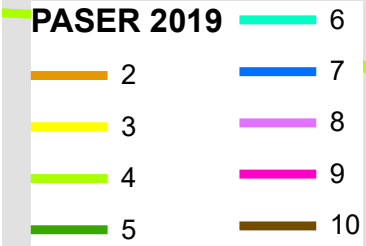

2019 Wexford PASER Federal-Aid Roads & State Trunklines (354 miles)

Wexford County PASER

■ Poor ■ Fair ■ Good