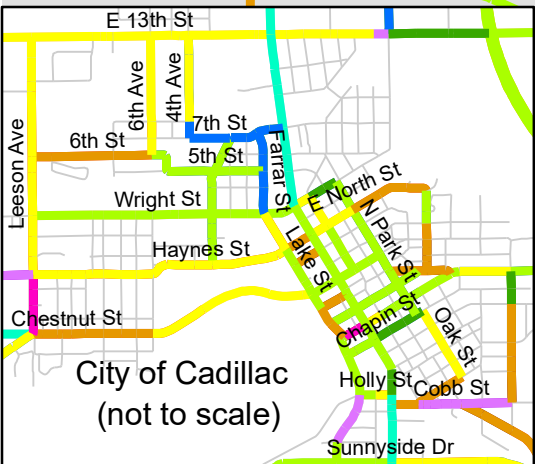

2019 Wexford PASER Federal-Aid Roads & State Trunklines (354 miles)

Wexford County PASER

■ Poor ■ Fair ■ Good