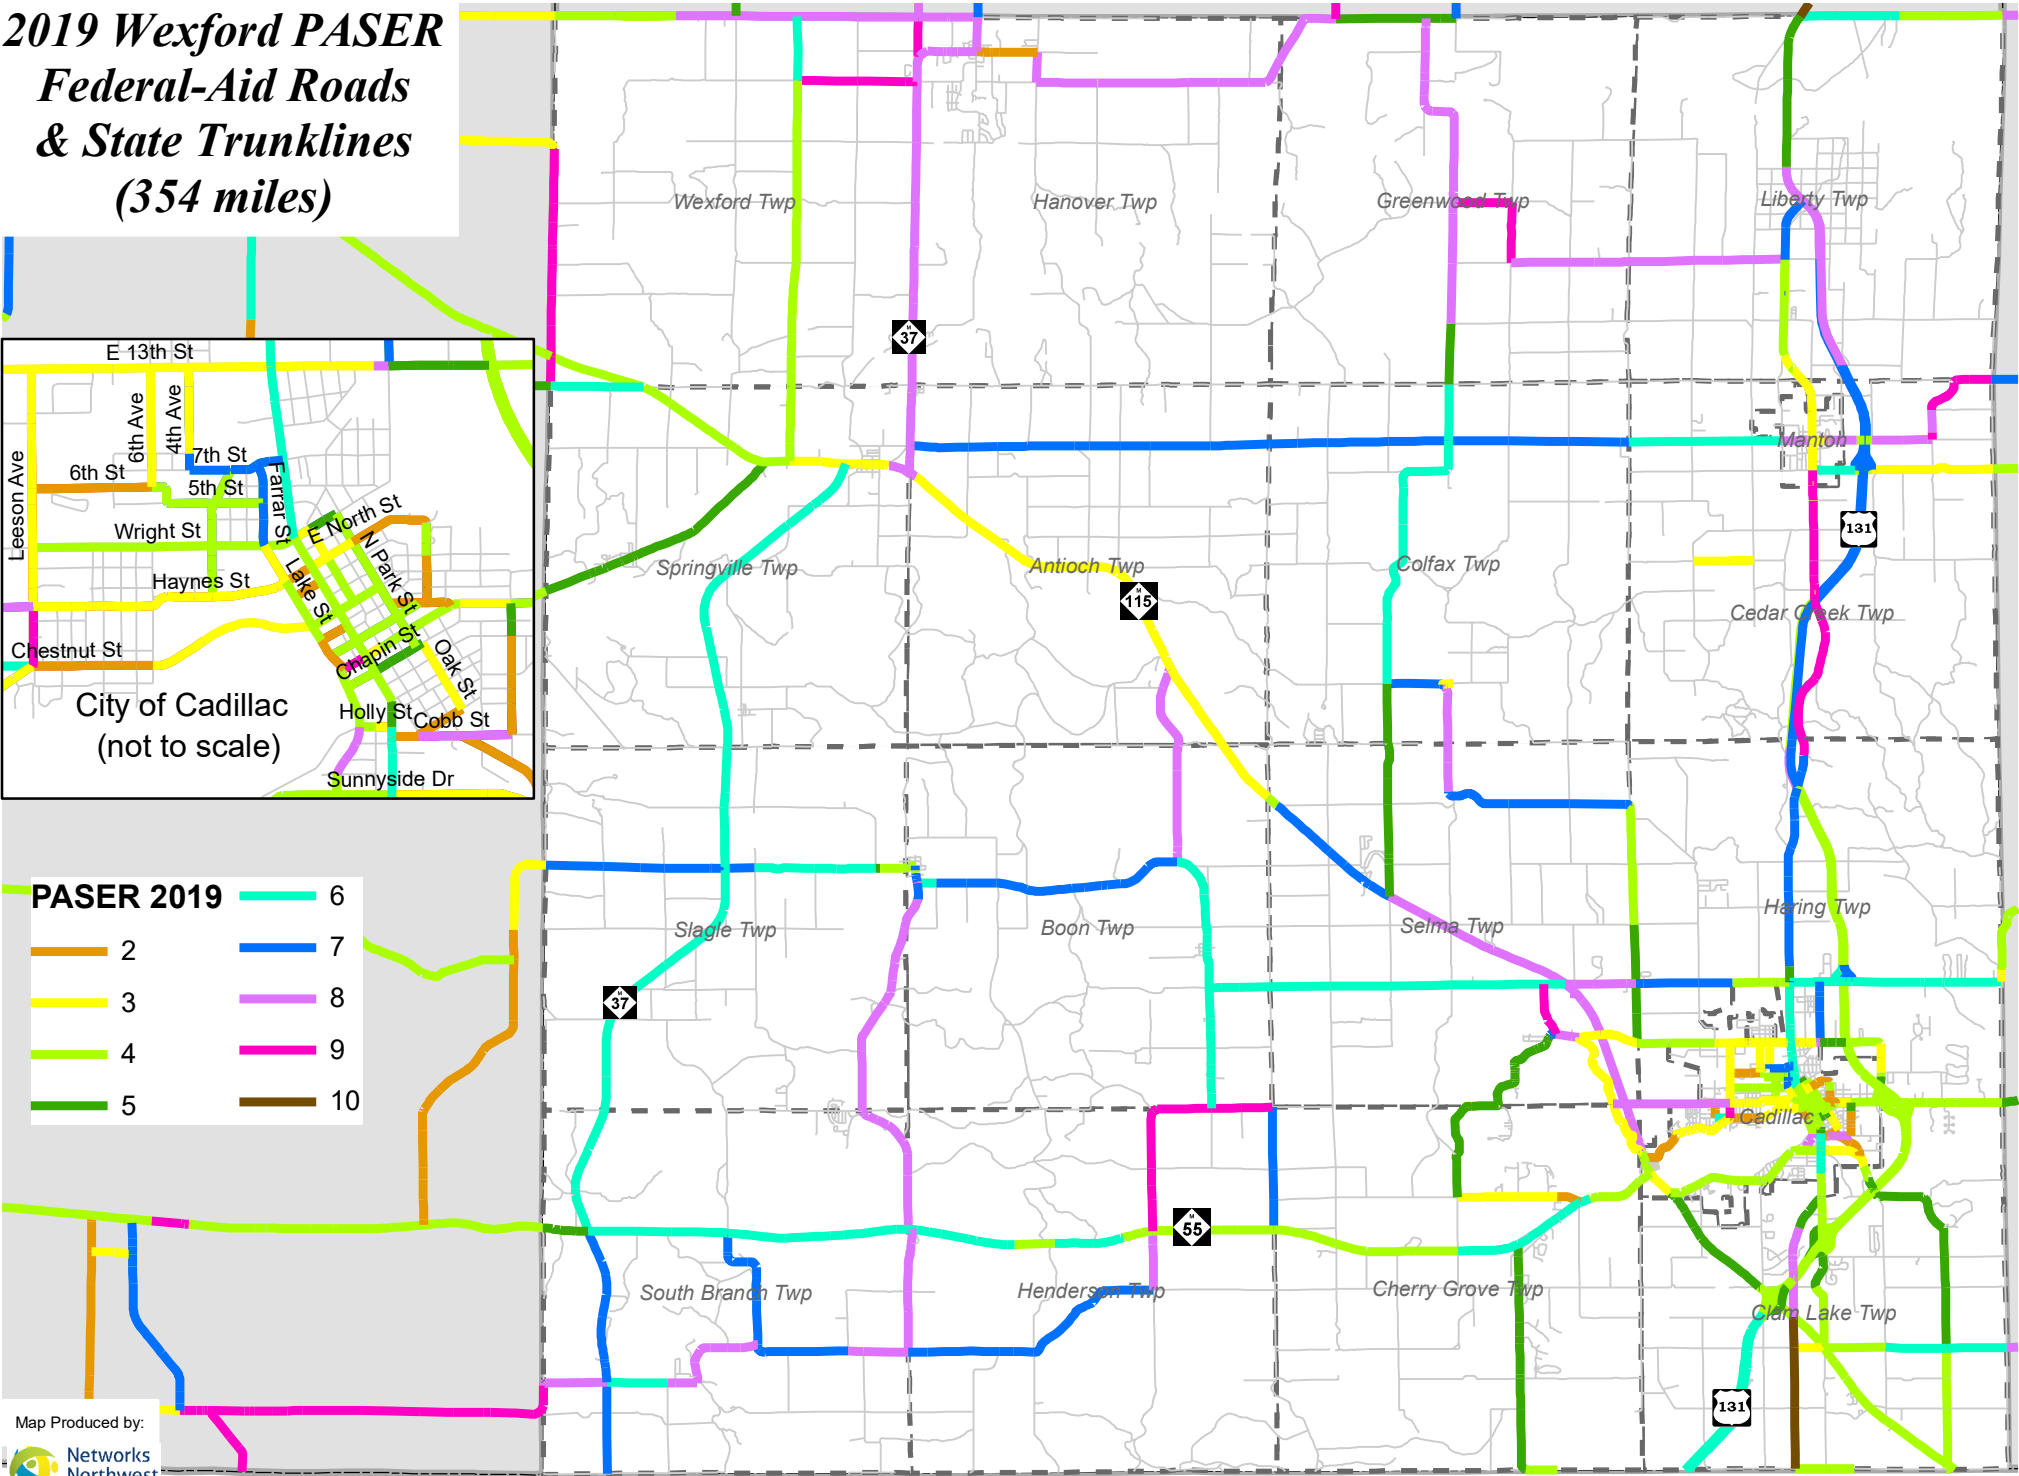

2019 Wexford PASER Federal-Aid Roads & State Trunklines (354 miles)

Wexford County PASER

■ Poor ■ Fair ■ Good