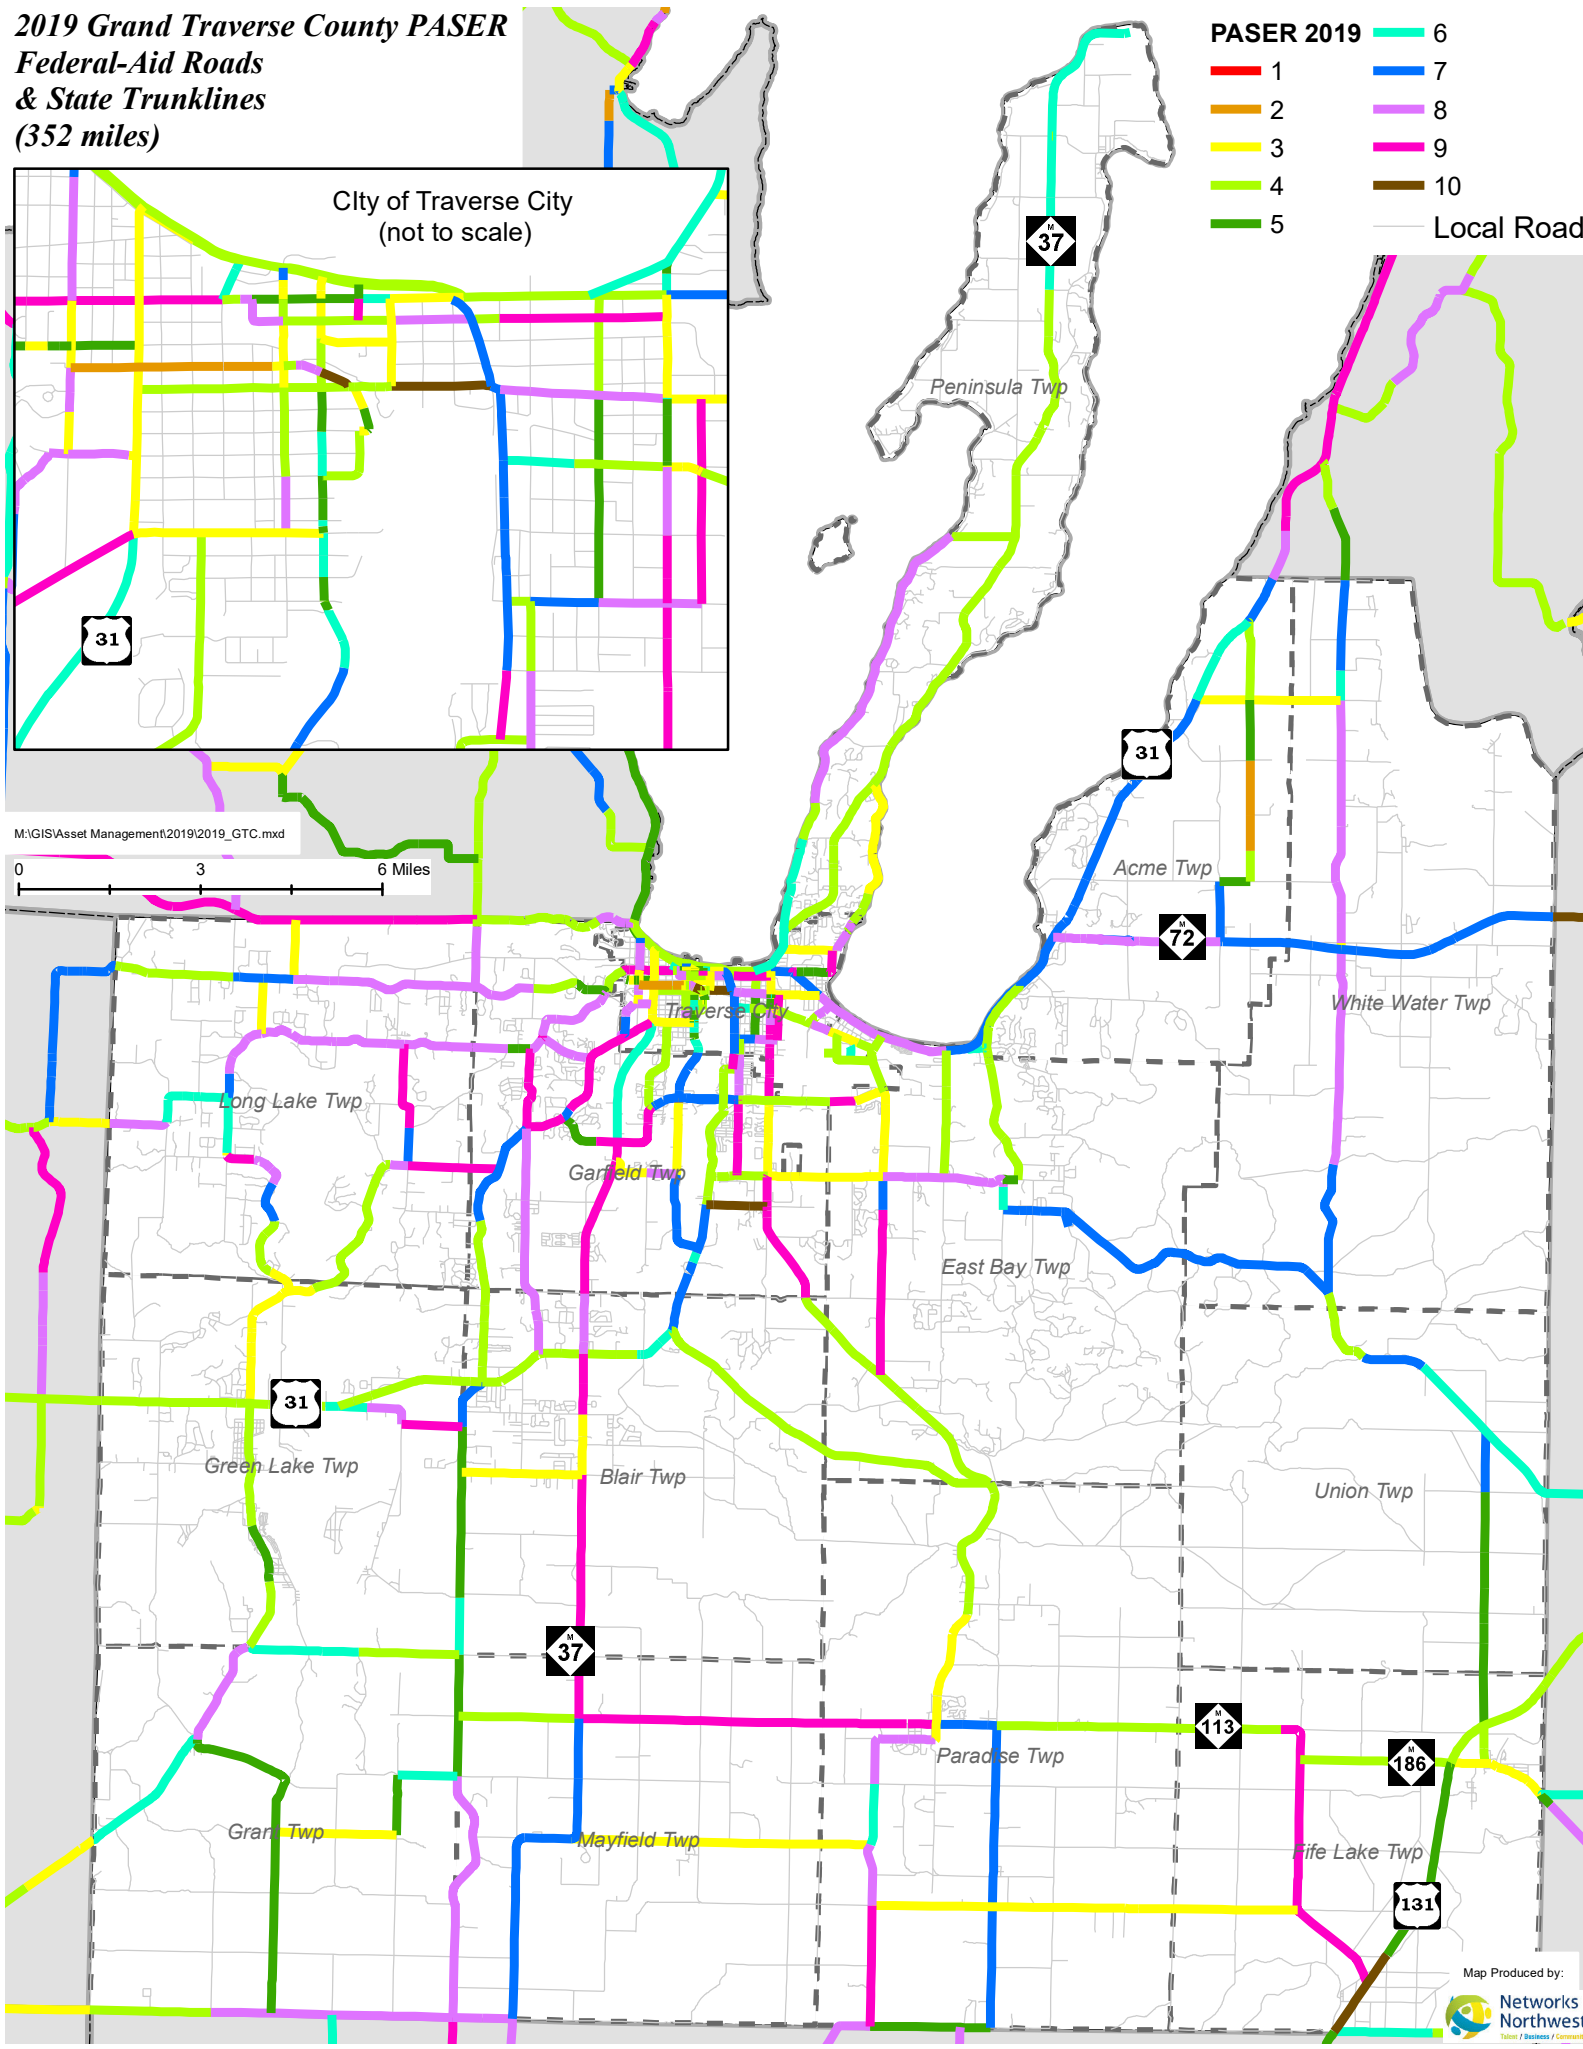

**2019 Grand Traverse County PASER
Federal-Aid Roads
& State Trunklines
(352 miles)**

M:\GIS\Asset Management\2019\2019_GTC.mxd

Map Produced by:

Talent / Business / Community

Grand Traverse County PASER

■ Poor ■ Fair ■ Good