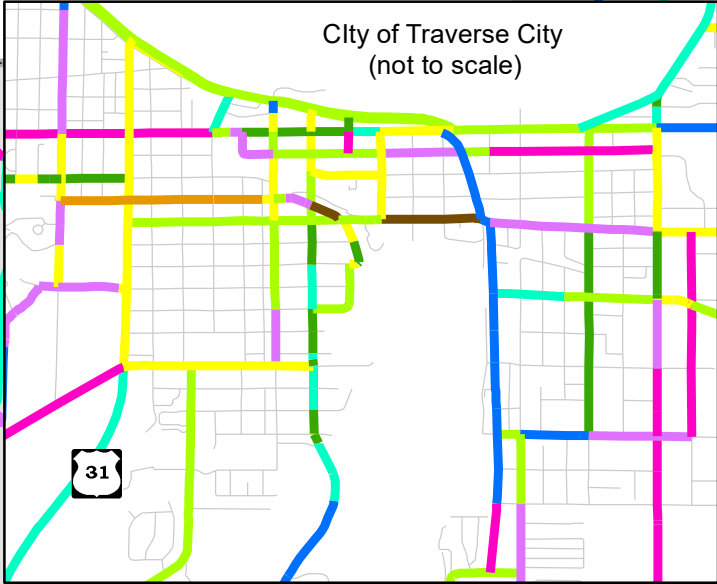

**2019 Grand Traverse County PASER
Federal-Aid Roads
& State Trunklines
(352 miles)**

M:\GIS\Asset Management\2019\2019_GTC.mxd

Map Produced by:

Talent / Business / Community

Grand Traverse County PASER

■ Poor ■ Fair ■ Good