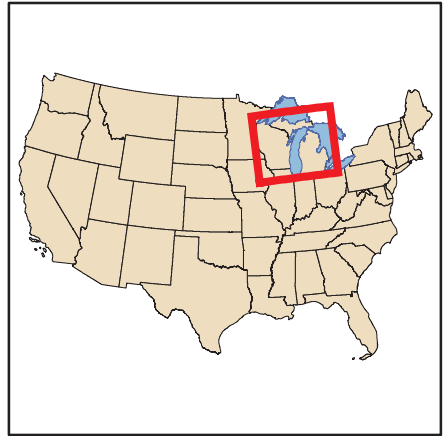

LOCATOR MAP

KEY | LEVEL III ECOREGIONS

- Eastern Corn Belt Plains
- Huron/Erie Lake Plains
- North Central Hardwood Forests
- Northern Lakes and Forests
- Southern Michigan/Northern Indiana Drift Plains

FEATURES

- Betsie River Watershed
- Crystal Lake Watershed
- Great Lakes
- State Boundaries
- County Boundaries

Scale | 1:2,500,000 Date | 1/8/2016